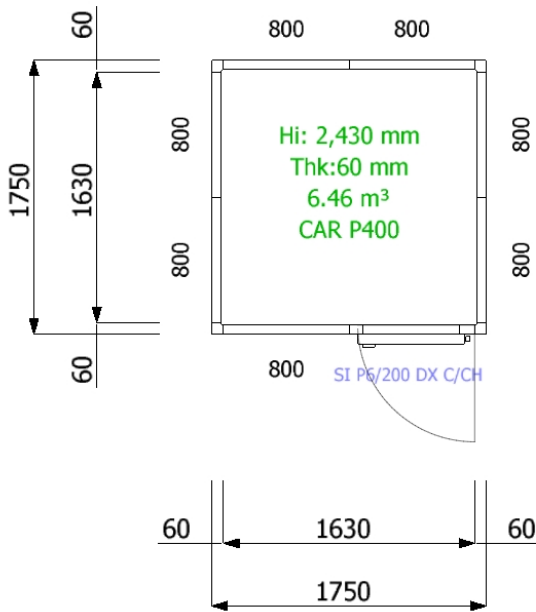

CEILING PLAN

FLOOR PLAN

WALL PLAN

3D

MISA Cold Rooms (Template 2023) - OCEANIA (Stock)

Customer:

M-2B24-C

Date: 08/06/2023

Rif.: EQ-cibiena-230216-57633

Epta S.p.A
Unità Locale - Via Monachelle Vecchia, 7
00071 - Pomezia (Roma)
Tel. 06-911891 - Fax 06-9120788