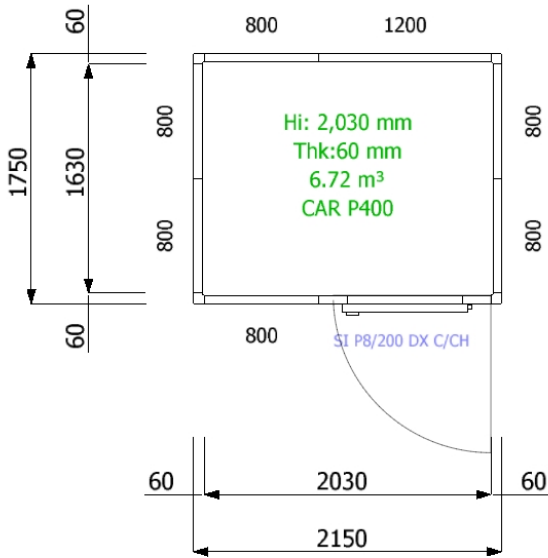

CEILING PLAN

FLOOR PLAN

WALL PLAN

3D

MISA Cold Rooms (Template 2023) - OCEANIA (Stock)

Customer:

M-3B20-C

Date: 08/06/2023

Rif.: EQ-cibiena-230216-57633

Epta S.p.A
Unità Locale - Via Monachelle Vecchia, 7
00071 - Pomezia (Roma)
Tel. 06-911891 - Fax 06-9120788