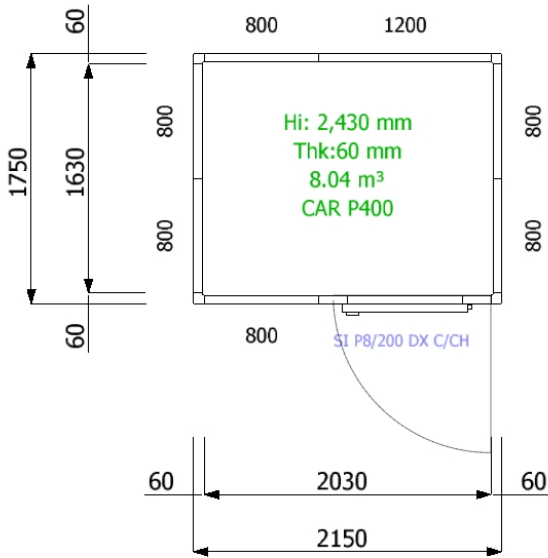

CEILING PLAN

FLOOR PLAN

WALL PLAN

3D

MISA Cold Rooms (Template 2023) - OCEANIA (Stock)

Customer:

M-3B24-C

Date: 08/06/2023

Rif.: EQ-cibiena-230216-57633

Epta S.p.A
Unità Locale - Via Monachelle Vecchia, 7
00071 - Pomezia (Roma)
Tel. 06-911891 - Fax 06-9120788