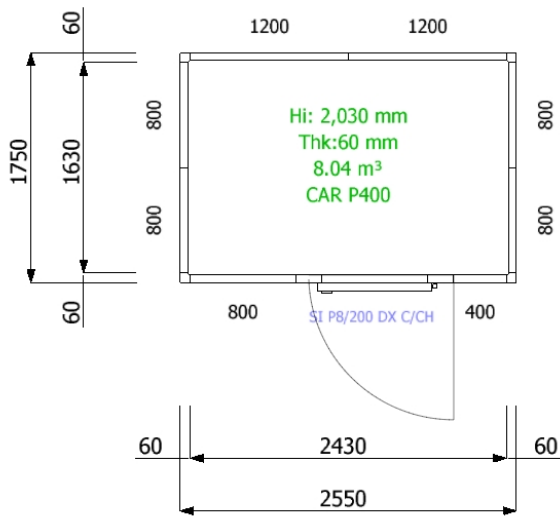

CEILING PLAN

FLOOR PLAN

WALL PLAN

3D

MISA Cold Rooms (Template 2023) - OCEANIA (Stock)

Customer:

M-4B20-C

Date: 08/06/2023

Rif.: EQ-cibiena-230216-57633

Epta S.p.A
Unità Locale - Via Monachelle Vecchia, 7
00071 - Pomezia (Roma)
Tel. 06-911891 - Fax 06-9120788