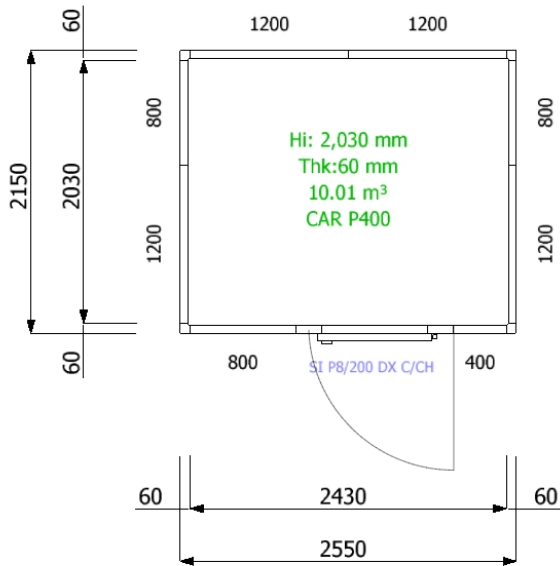

CEILING PLAN

FLOOR PLAN

WALL PLAN

3D

MISA Cold Rooms (Template 2023) - OCEANIA (Stock)

Customer:

M-4C20-C

Date: 08/06/2023

Rif.: EQ-cibiena-230216-57633

Epta S.p.A
Unità Locale - Via Monachelle Vecchia, 7
00071 - Pomezia (Roma)
Tel. 06-911891 - Fax 06-9120788