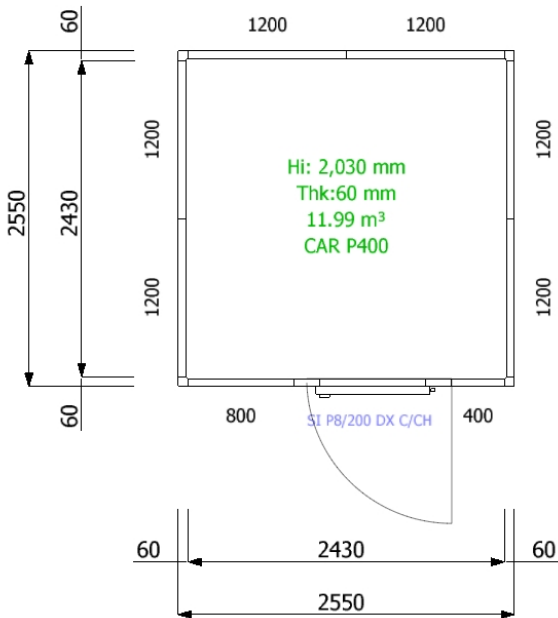

CEILING PLAN

FLOOR PLAN

WALL PLAN

3D

MISA Cold Rooms (Template 2023) - OCEANIA (Stock)

Customer:

M-4D20-C

Date: 08/06/2023

Rif.: EQ-cibiena-230216-57633

Epta S.p.A
Unità Locale - Via Monachelle Vecchia, 7
00071 - Pomezia (Roma)
Tel. 06-911891 - Fax 06-9120788