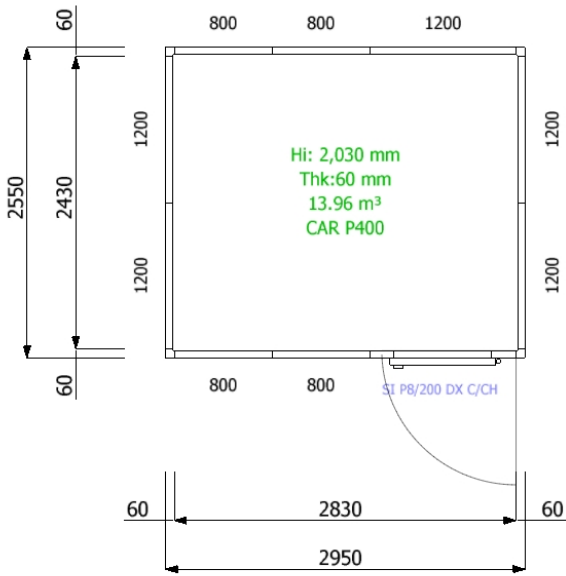

CEILING PLAN

FLOOR PLAN

WALL PLAN

3D

MISA Cold Rooms (Template 2023) - OCEANIA (Stock)

Customer:

M-5D20-C

Date: 08/06/2023

Rif.: EQ-cibiena-230216-57633

Epta S.p.A
Unità Locale - Via Monachelle Vecchia, 7
00071 - Pomezia (Roma)
Tel. 06-911891 - Fax 06-9120788