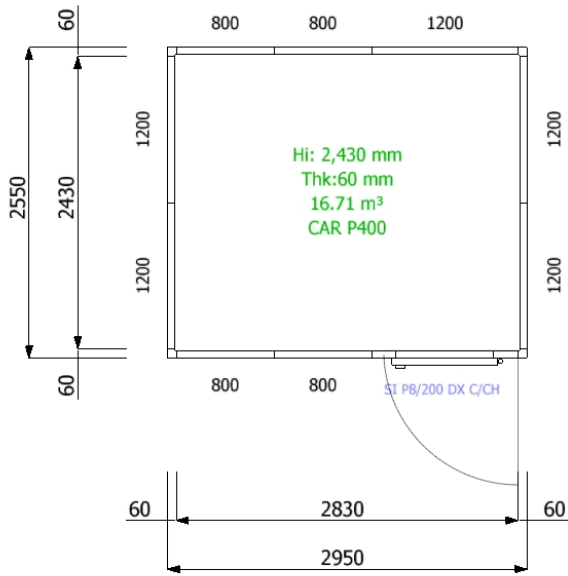

CEILING PLAN

FLOOR PLAN

WALL PLAN

3D

MISA Cold Rooms (Template 2023) - OCEANIA (Stock)

Customer:

M-5D24-C

Date: 08/06/2023

Rif.: EQ-cibiena-230216-57633

Epta S.p.A
Unità Locale - Via Monachelle Vecchia, 7
00071 - Pomezia (Roma)
Tel. 06-911891 - Fax 06-9120788