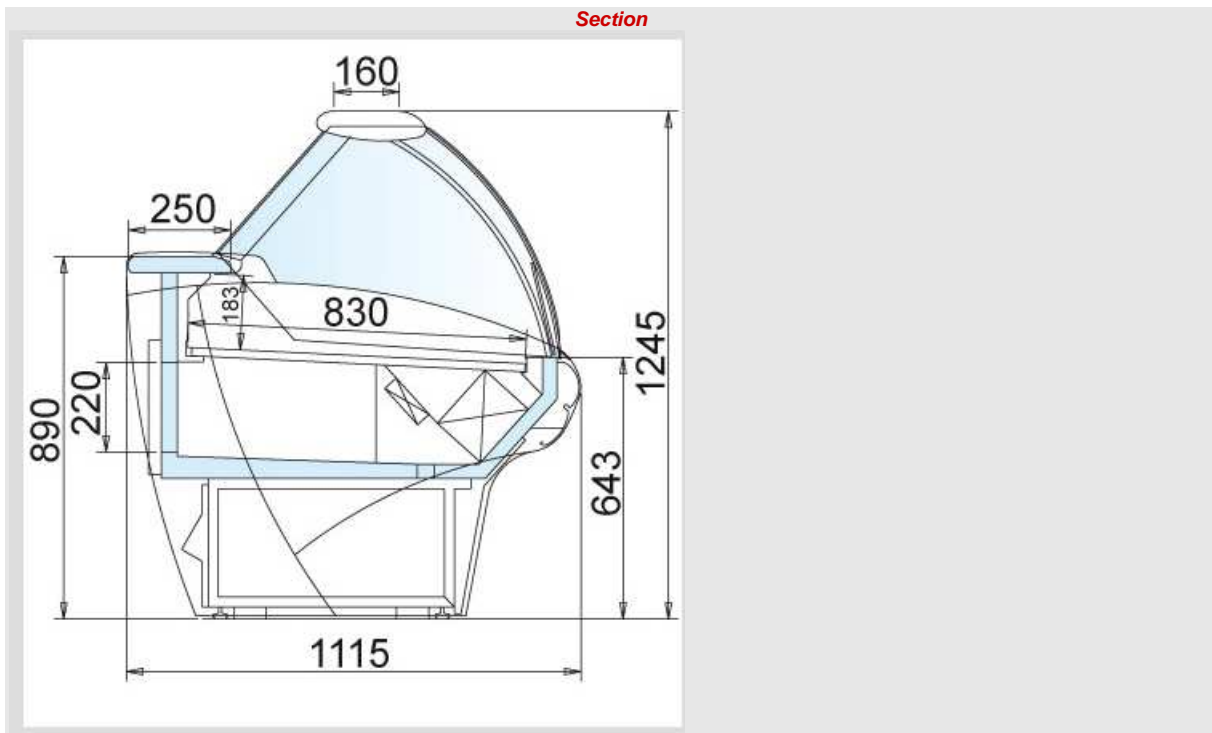

Models:

- MARTE FISH TROPICAL CPR – MARTE SELF SERVICE CPR – MARTE VENTILATED CPR TROPICAL