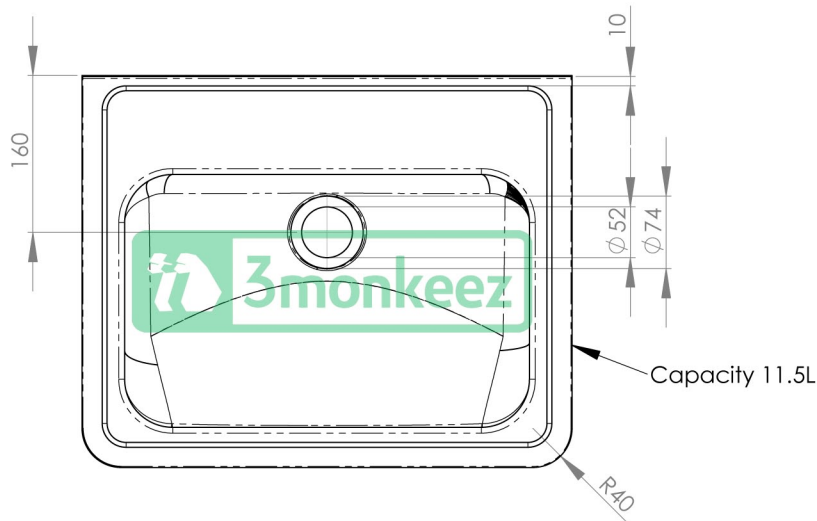

Top

Front

Side

Product Code:

**HB**

**HBB (Hand basin wall brackets)**

Brackets sold separately

This robust and economical wall mounted hand basin is extremely versatile, ideal for use in schools, public amenities, sporting clubs and factory units. It is mounted on heavy duty wall brackets and is available in 1, 2 and 3 tap hole configurations.

**Features and Benefits:**

- 11.5 litre capacity
- Constructed from 1mm 304 grade stainless steel
- Radius fascia for safety
- Wall mounted
- 50mm splash back
- 40mm outlet
- Mirror polish finish
- Available in 1, 2 and 3 tap hole configurations
- In stock and available for immediate delivery