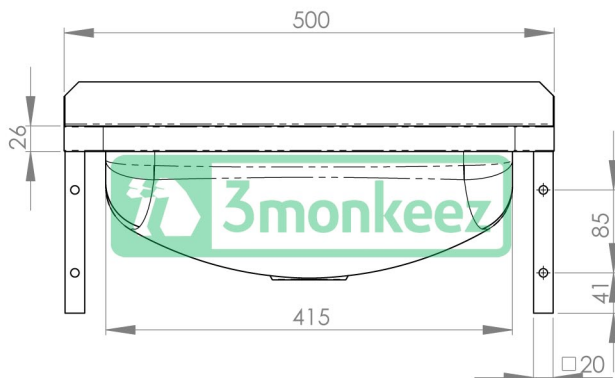

Top

Front

Side

Product Code:

**HB**

**HBB (Hand basin wall brackets)**

Brackets sold separately

This robust and economical wall mounted hand basin is extremely versatile, ideal for use in schools, public amenities, sporting clubs and factory units. It is mounted on heavy duty wall brackets and is available in 1, 2 and 3 tap hole configurations.

**Features and Benefits:**

- 11.5 litre capacity
- Constructed from 1mm 304 grade stainless steel
- Radius fascia for safety
- Wall mounted
- 50mm splash back
- 40mm outlet
- Mirror polish finish
- Available in 1, 2 and 3 tap hole configurations
- In stock and available for immediate delivery