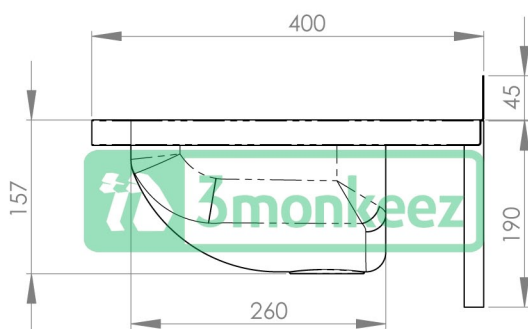

Top

Front

Side

Product Code:

**HB**

**HBB (Hand basin wall brackets)**

Brackets sold separately

This robust and economical wall mounted hand basin is extremely versatile, ideal for use in schools, public amenities, sporting clubs and factory units. It is mounted on heavy duty wall brackets and is available in 1, 2 and 3 tap hole configurations.

**Features and Benefits:**

- 11.5 litre capacity
- Constructed from 1mm 304 grade stainless steel
- Radius fascia for safety
- Wall mounted
- 50mm splash back
- 40mm outlet
- Mirror polish finish
- Available in 1, 2 and 3 tap hole configurations
- In stock and available for immediate delivery