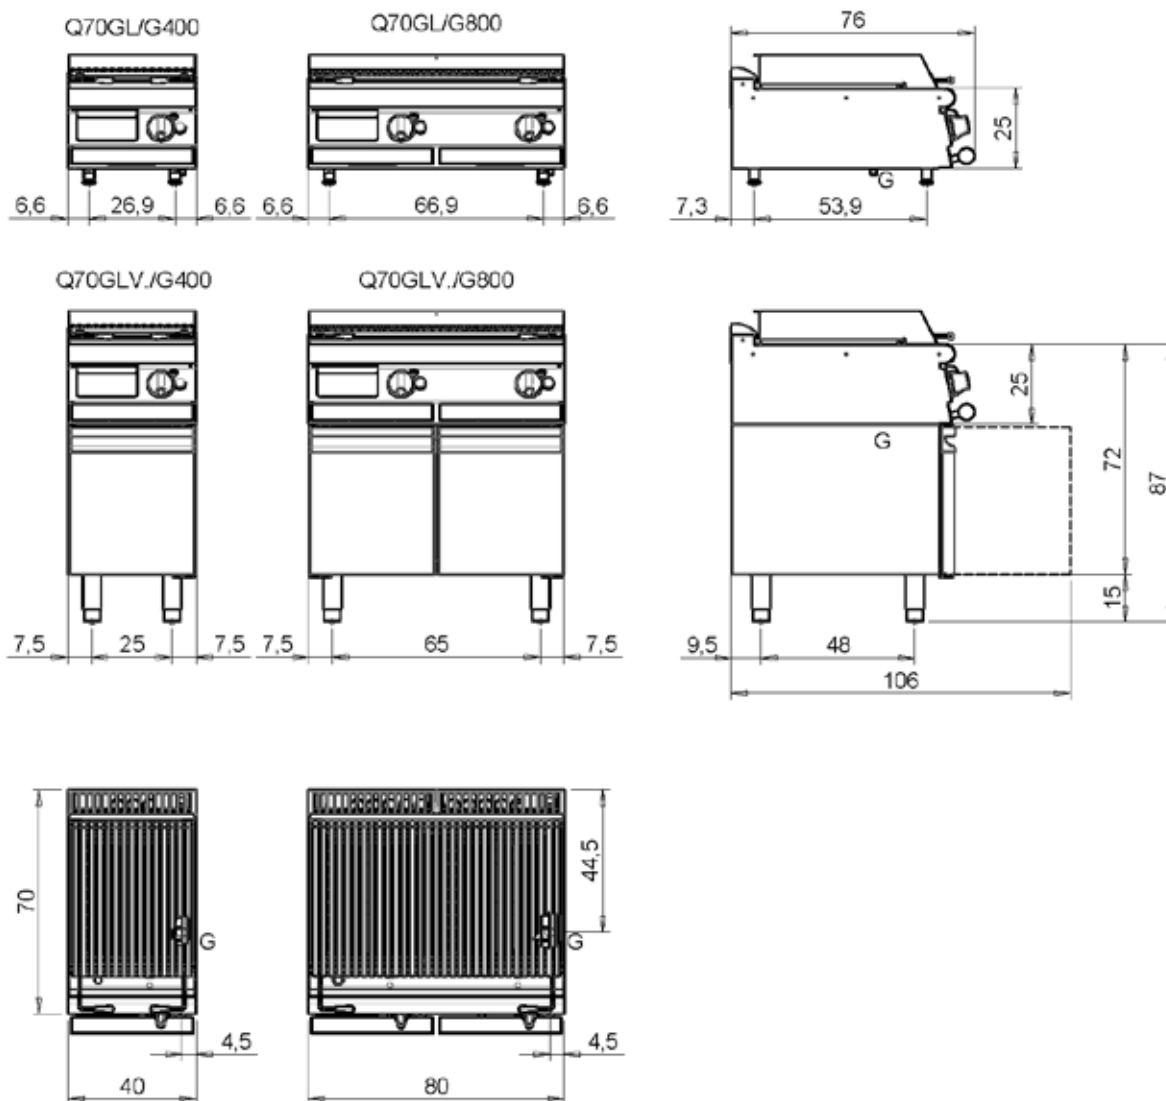

MODEL

Q70GLT/G800

CODE

CR1014929

LAVA ROCK CHARGRILL

QUEEN7

- 15/10 worktop thickness
- Stainless steel, Scotch-Brite finish
- Sturdy and powerful with compact design
- Depth of 700 mm means it will fit the most common configurations
- Catalogue offers more than 300 standard models
- Worktop, base cabinet and oven Versions
- Twin-piece knobs prevent the infiltration of dirt and are watertight
- Gas kitchens having burners with various configurations and power ratings: 3.5 kW - 5.7 kW - 7.0 Kw
- Wide range of accessories

DIMENSIONS	
Width (mm)	800
Depth (mm)	700
Height (mm)	250
Gas connection (∅)	1/2"
Electric connection (V/~ /Hz)	
Cold water connection (∅)	
Hot water connection (∅)	

Cold soft water connection (∅)	
Drain (∅)	
Gas power (Mj/hr)	77
Electric power (kW)	
Plate dimensions (mm)	
Tank capacity (L)	
Tank dimensions (mm)	
Internal oven dimensions (mm)	

MODEL

Q70GLT/G800

CODE

CR1014929

MISURE IN cm - DIMENSIONS IN cm - ABMESSUNGEN IN cm - MESURES EN cm
 MEDIDAS EN cm - MATEN IN cm - DIMENSIONES EN cm

Legenda - Legende - Key - Légende - Leyenda - Legenda - Legenda