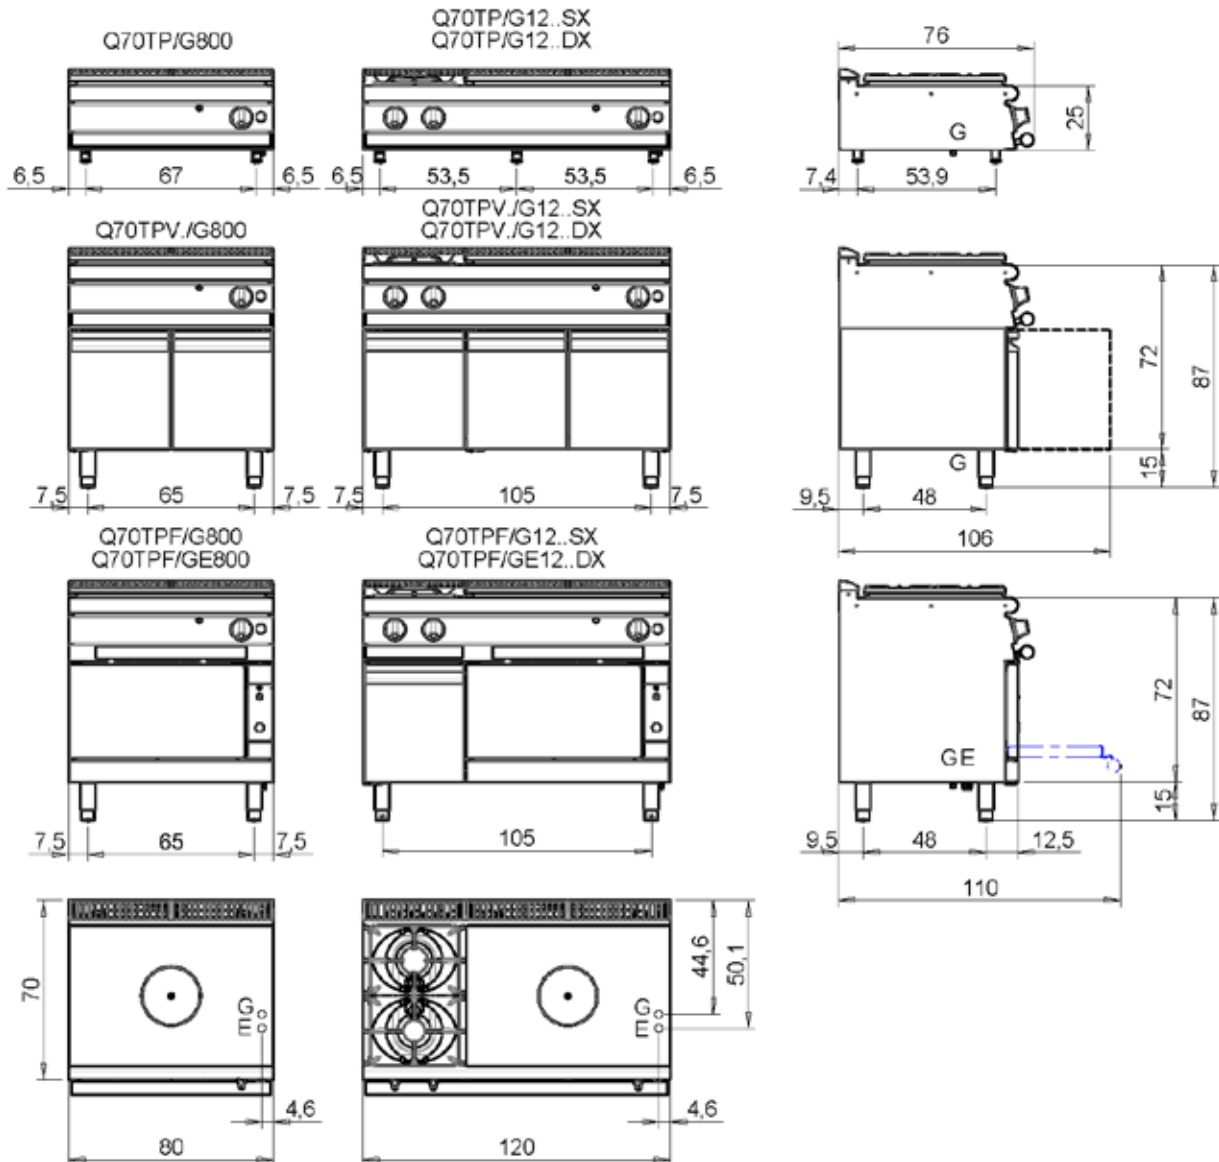

MODEL

Q70TPF/G800

CODE

CR1013229

GAS SOLID TOP ON GAS OVEN

QUEEN7

- 15/10 worktop thickness
- Stainless steel, Scotch-Brite finish
- Sturdy and powerful with compact design
- Depth of 700 mm means it will fit the most common configurations
- Catalogue offers more than 300 standard models
- Worktop, base cabinet and oven Versions
- Twin-piece knobs prevent the infiltration of dirt and are watertight
- Gas kitchens having burners with various configurations and power ratings: 3.5 kW - 5.7 kW - 7.0 Kw
- Wide range of accessories

Gas Oven

- Thermally insulated stainless steel cooking area (57.2x58x30 cm), equipped with 3 antitipping guides for containers.
- Perfectly insulated stainless steel door and inner door, fitted on heavy-duty self-balanced hinges.
- Full length thermally insulated ergonomic handle.
- Stabilised flame burner housed below the hearth.
- Pilot burner with piezo ignition.
- Automatic valve with thermocouple for gas safety.
- Thermostatic temperature control from 110 to 330°C.

DIMENSIONS	
Width (mm)	800
Depth (mm)	700
Height (mm)	900
Gas connection (∅)	1/2"
Electric connection (V/~ /Hz)	
Cold water connection (∅)	
Hot water connection (∅)	

Cold soft water connection (∅)	
Drain (∅)	
Gas power (Mj/hr)	67
Electric power (kW)	
Plate dimensions (mm)	
Tank capacity (L)	
Tank dimensions (mm)	
Internal oven dimensions (mm)	

MODEL

Q70TPF/G800

CODE

CR1013229

MISURE IN cm - DIMENSIONS IN cm - ABMESSUNGEN IN cm- MESURES EN cm
 MEDIDAS EN cm - MATEN IN cm - DIMENSIONES EN cm

Legenda - Legende - Key - Légende - Leyenda - Legenda - Legenda