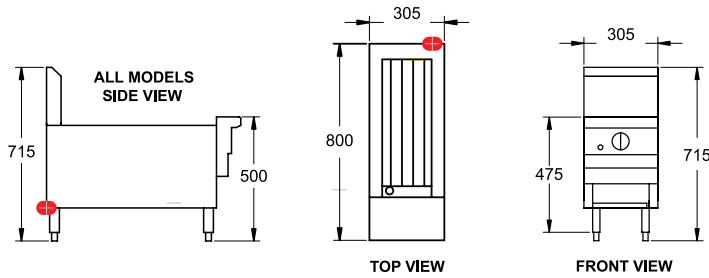

RBA-48

RBA-12L

MODEL: RBA-12L Specifications:	
Dimensions (WxDxH):	305 x 800 x 715 mm
Working Height:	500 mm
Grill Size (WxD):	215 x 546 mm
Weight:	65 kg
Gas Connection:	13 mm BSP
Rating:	38 Mj
Packed:	0.2 m ³

RBA-24L

MODEL: RBA-24L Specifications:	
Dimensions (WxDxH):	610 x 800 x 715 mm
Working Height:	500 mm
Grill Size (WxD):	508 x 546 mm
Weight:	114 kg
Gas Connection:	19 mm BSP
Rating:	76 Mj
Packed:	0.3 m ³

RBA-36L

MODEL: RBA-36L Specifications:	
Dimensions (WxDxH):	915 x 800 x 715 mm
Working Height:	500 mm
Grill Size (WxD):	813 x 546 mm
Weight:	150 kg
Gas Connection:	19 mm BSP
Rating:	114 Mj
Packed:	0.5 m ³

RBA-48L

MODEL: RBA-48L Specifications:	
Dimensions (WxDxH):	1220 x 800 x 715 mm
Working Height:	500 mm
Grill Size (WxD):	1118 x 546 mm
Weight:	200 kg
Gas Connection:	19 mm BSP
Rating:	152 Mj
Packed:	0.7 m ³