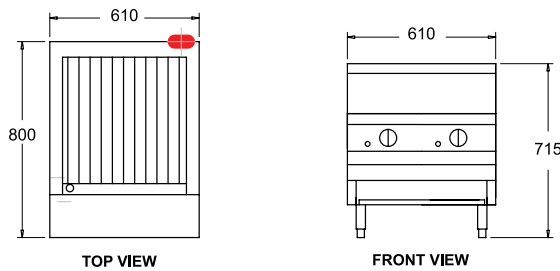

RBA-48

RBA-12L

MODEL: RBA-12L Specifications:	
Dimensions (WxDxH):	305 x 800 x 715 mm
Working Height:	500 mm
Grill Size (WxD):	215 x 546 mm
Weight:	65 kg
Gas Connection:	13 mm BSP
Rating:	38 Mj
Packed:	0.2 m ³

RBA-24L

MODEL: RBA-24L Specifications:	
Dimensions (WxDxH):	610 x 800 x 715 mm
Working Height:	500 mm
Grill Size (WxD):	508 x 546 mm
Weight:	114 kg
Gas Connection:	19 mm BSP
Rating:	76 Mj
Packed:	0.3 m ³

RBA-36L

MODEL: RBA-36L Specifications:	
Dimensions (WxDxH):	915 x 800 x 715 mm
Working Height:	500 mm
Grill Size (WxD):	813 x 546 mm
Weight:	150 kg
Gas Connection:	19 mm BSP
Rating:	114 Mj
Packed:	0.5 m ³

RBA-48L

MODEL: RBA-48L Specifications:	
Dimensions (WxDxH):	1220 x 800 x 715 mm
Working Height:	500 mm
Grill Size (WxD):	1118 x 546 mm
Weight:	200 kg
Gas Connection:	19 mm BSP
Rating:	152 Mj
Packed:	0.7 m ³