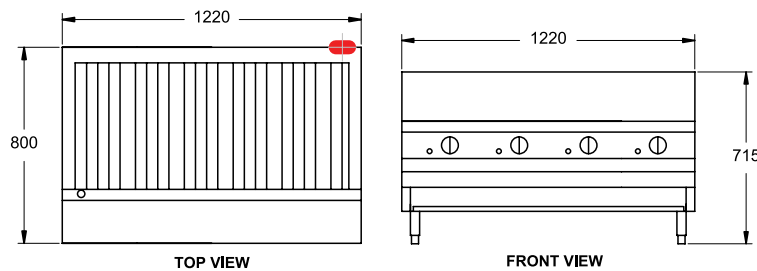

RBA-48

RBA-12L

MODEL: RBA-12L Specifications:	
Dimensions (WxDxH):	305 x 800 x 715 mm
Working Height:	500 mm
Grill Size (WxD):	215 x 546 mm
Weight:	65 kg
Gas Connection:	13 mm BSP
Rating:	38 Mj
Packed:	0.2 m ³

RBA-24L

MODEL: RBA-24L Specifications:	
Dimensions (WxDxH):	610 x 800 x 715 mm
Working Height:	500 mm
Grill Size (WxD):	508 x 546 mm
Weight:	114 kg
Gas Connection:	19 mm BSP
Rating:	76 Mj
Packed:	0.3 m ³

RBA-36L

MODEL: RBA-36L Specifications:	
Dimensions (WxDxH):	915 x 800 x 715 mm
Working Height:	500 mm
Grill Size (WxD):	813 x 546 mm
Weight:	150 kg
Gas Connection:	19 mm BSP
Rating:	114 Mj
Packed:	0.5 m ³

RBA-48L

MODEL: RBA-48L Specifications:	
Dimensions (WxDxH):	1220 x 800 x 715 mm
Working Height:	500 mm
Grill Size (WxD):	1118 x 546 mm
Weight:	200 kg
Gas Connection:	19 mm BSP
Rating:	152 Mj
Packed:	0.7 m ³