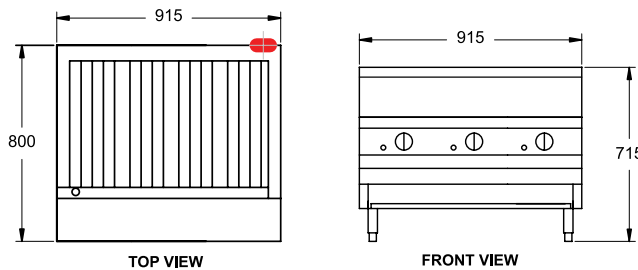

RBA-48

RBA-12L

MODEL: RBA-12L Specifications:	
Dimensions (WxDxH):	305 x 800 x 715 mm
Working Height:	500 mm
Grill Size (WxD):	215 x 546 mm
Weight:	65 kg
Gas Connection:	13 mm BSP
Rating:	38 Mj
Packed:	0.2 m ³

RBA-24L

MODEL: RBA-24L Specifications:	
Dimensions (WxDxH):	610 x 800 x 715 mm
Working Height:	500 mm
Grill Size (WxD):	508 x 546 mm
Weight:	114 kg
Gas Connection:	19 mm BSP
Rating:	76 Mj
Packed:	0.3 m ³

RBA-36L

MODEL: RBA-36L Specifications:	
Dimensions (WxDxH):	915 x 800 x 715 mm
Working Height:	500 mm
Grill Size (WxD):	813 x 546 mm
Weight:	150 kg
Gas Connection:	19 mm BSP
Rating:	114 Mj
Packed:	0.5 m ³

RBA-48L

MODEL: RBA-48L Specifications:	
Dimensions (WxDxH):	1220 x 800 x 715 mm
Working Height:	500 mm
Grill Size (WxD):	1118 x 546 mm
Weight:	200 kg
Gas Connection:	19 mm BSP
Rating:	152 Mj
Packed:	0.7 m ³