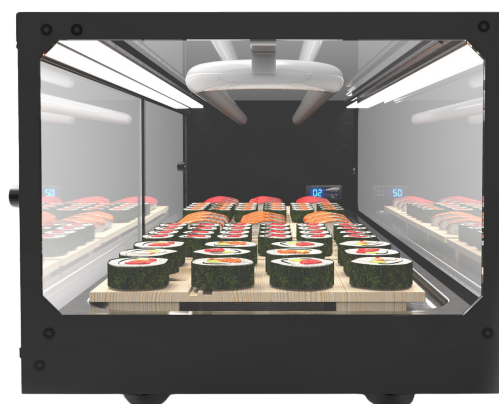

# LOGIC SUSHI DISPLAY

## SDS1320

- Powerful static cooling with cold plate and frosty coil always at 0°C for consistent chilling
- 0°C and 4°C
- Sliding glass doors that are easy to remove and clean.
- Silent hermetic compressor with double high quality turbo ventilated condenser
- Hydrocarbon refrigerant
- Vat with capacity for 6 gastronorm trays 1/3 (supplied)
- Built in stainless steel and tempered double glazed glass
- Led lighting
- Compact glass sided countertop models, no need for installation and with adjustable feet

### Technical Specifications

- Power 0.17kW
- Voltage: 240V
- Size: 1320 x 380 x 300
- Weight: 65kg
- Origin: Spain