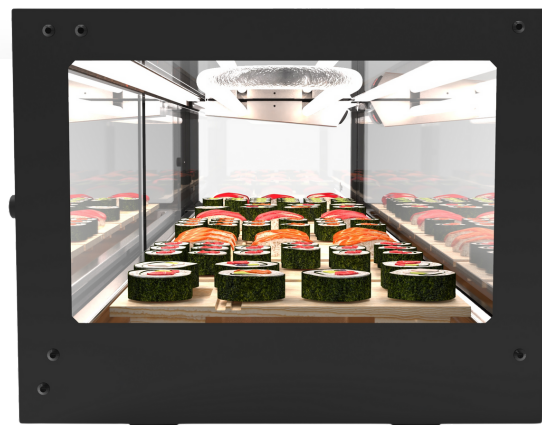

LOGIC SUSHI DISPLAY SDS1680

- Powerful static cooling with cold plate and frosty coil always at 0°C for consistent chilling
- 0°C and 4°C
- Sliding glass doors that are easy to remove and clean.
- Silent hermetic compressor with double high quality turbo ventilated condenser
- Hydrocarbon refrigerant
- Vat with capacity for 8 gastronorm trays 1/3 (supplied)
- Built in stainless steel and tempered double glazed glass
- Led lighting
- Compact glass sided countertop models, no need for installation and with adjustable feet

Technical Specifications

- Power 0.21kW
- Voltage: 240V
- Size: 1680 x 380 x 300
- Weight: 75kg
- Origin: Spain