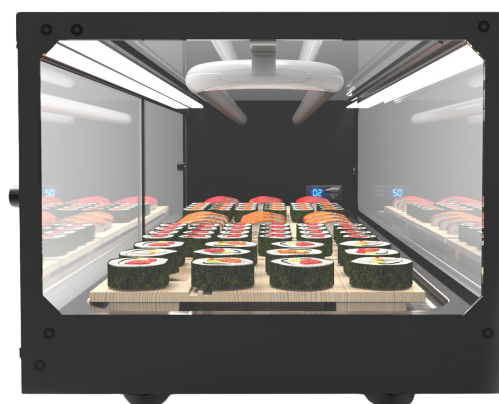

LOGIC SUSHI DISPLAY SDS1680

- Powerful static cooling with cold plate and frosty coil always at 0°C for consistent chilling
- 0°C and 4°C
- Sliding glass doors that are easy to remove and clean.
- Silent hermetic compressor with double high quality turbo ventilated condenser
- Hydrocarbon refrigerant
- Vat with capacity for 8 gastronorm trays 1/3 (supplied)
- Built in stainless steel and tempered double glazed glass
- Led lighting
- Compact glass sided countertop models, no need for installation and with adjustable feet

Technical Specifications

- Power 0.21kW
- Voltage: 240V
- Size: 1680 x 380 x 300
- Weight: 75kg
- Origin: Spain