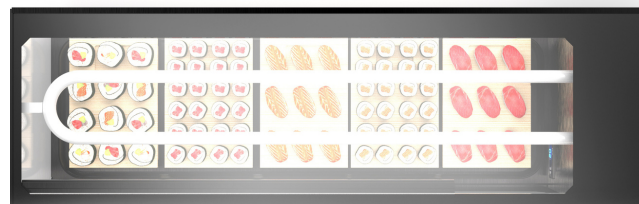

LOGIC SUSHI DISPLAY SDS1680

- Powerful static cooling with cold plate and frosty coil always at 0°C for consistent chilling
- 0°C and 4°C
- Sliding glass doors that are easy to remove and clean.
- Silent hermetic compressor with double high quality turbo ventilated condenser
- Hydrocarbon refrigerant
- Vat with capacity for 8 gastronorm trays 1/3 (supplied)
- Built in stainless steel and tempered double glazed glass
- Led lighting
- Compact glass sided countertop models, no need for installation and with adjustable feet

Technical Specifications

- Power 0.21kW
- Voltage: 240V
- Size: 1680 x 380 x 300
- Weight: 75kg
- Origin: Spain