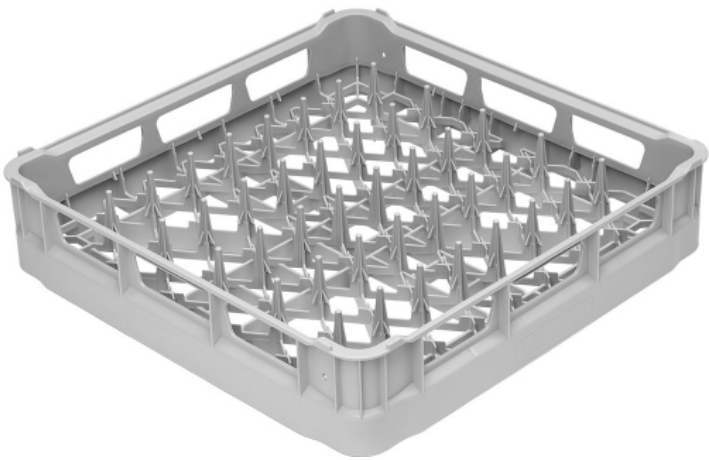

PB50D01

Basket for dishes, max 18 pieces Ø 250 mm

| | |
|----------------|-------------|
| Product Family | Accessories |
| Type | Dishwashers |
| Range | Baskets |

TECHNICAL SHEET

TECHNICAL DATA

Characteristic: Loaded polypropylene basket

Basket dimensions: 500x500 mm

Do you need more information about this product? Contact us and we will reply to you as soon as possible.

[CONTACT US](#)