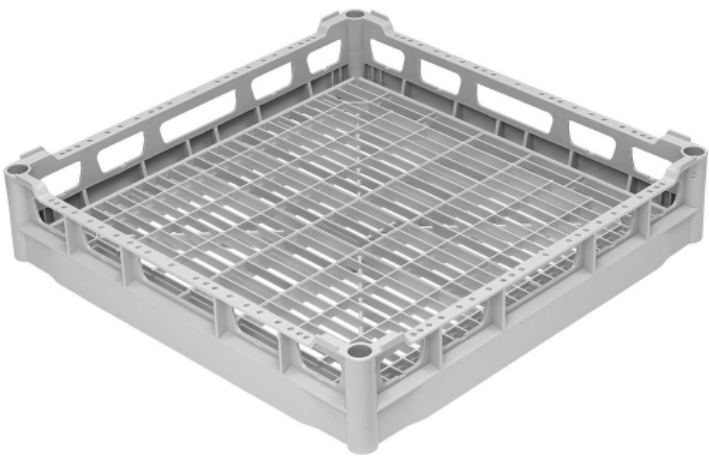

## PB50G01

---

Universal basket with flat bottom

Product Family	Accessories
Type	Dishwashers
Range	Baskets

#### TECHNICAL DATA

Characteristic: Loaded polypropylene basket

Basket dimensions: 500x500 mm

Do you need more information about this product? Contact us and we will reply to you as soon as possible.

[CONTACT US](#)