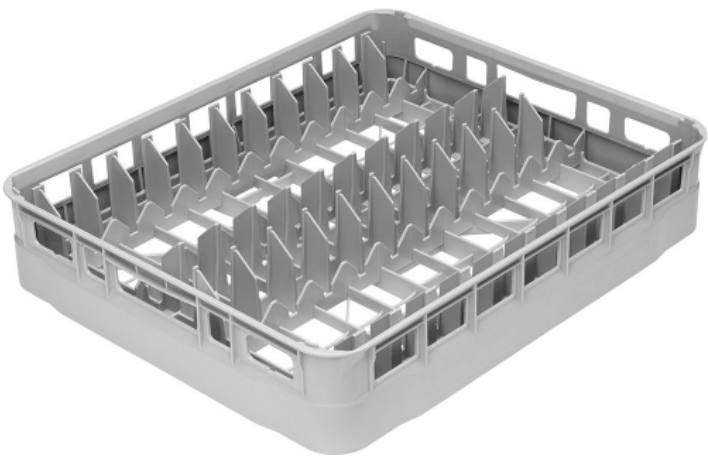

PB60D01

Basket for dishes, max 22 pieces Ø 250 mm

Product Family	Accessories
Type	Dishwashers
Range	Baskets

TECHNICAL SHEET

TECHNICAL DATA

Characteristic: Loaded polypropylene basket

Basket dimensions: 600x500 mm