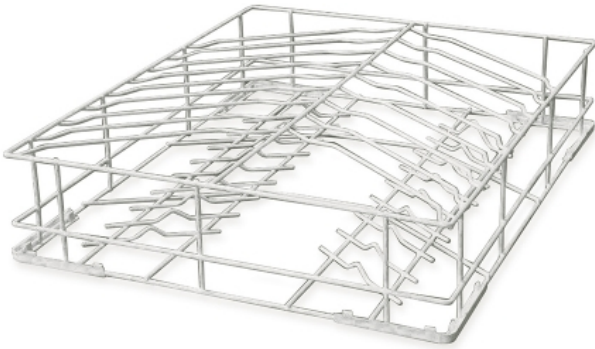

WB60D02

Wire basket for 16 dishes Ø 320 mm

Product Family	Accessories
Type	Dishwashers
Range	Baskets

TECHNICAL SHEET

TECHNICAL DATA

Characteristic: Rilsan coated wire basket

Basket dimensions: 600x500 mm

Do you need more information about this product? Contact us and we will reply to you as soon as possible.