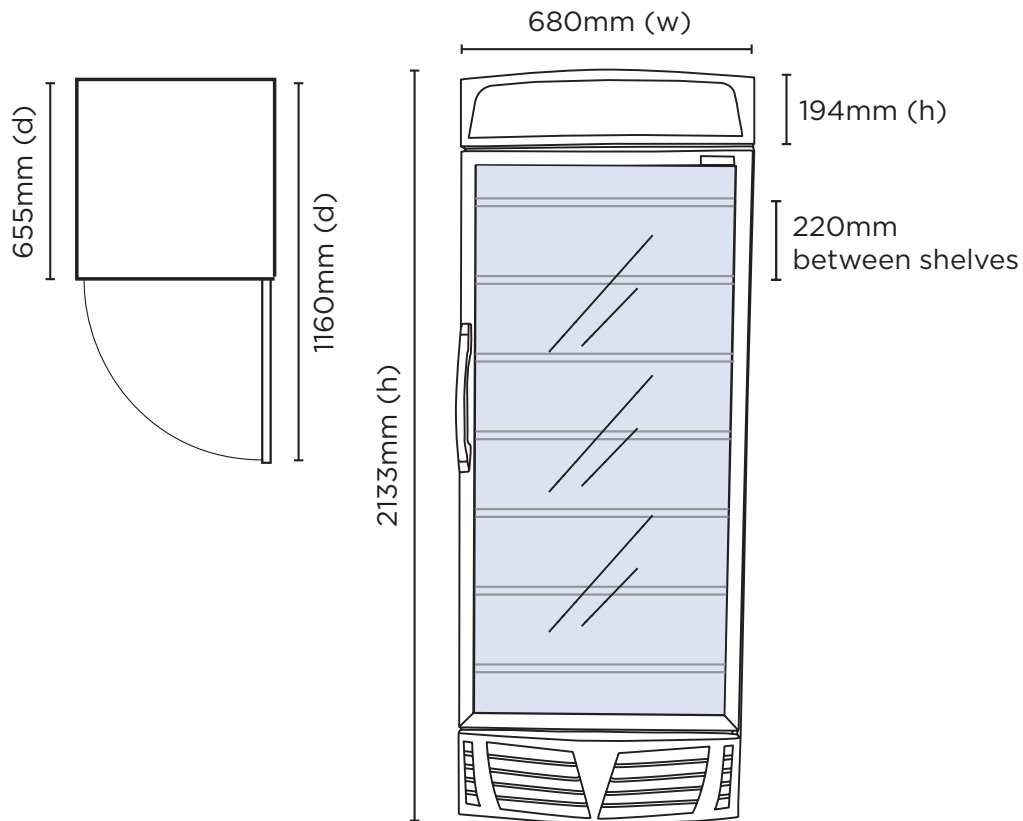

UF0440LS LED | Flat Glass Door 440L LED Display Freezer

Vertical Displays & Storage

UF0440LS LED | Flat Glass Door 440L LED Display Freezer

Vertical Displays & Storage

SPECIFICATIONS

Part Number	3736047	Door Swing Dimension	680mm
Capacity	440L	Total Depth of door open	1160mm
Temperature Range	-19 to -14°C	Door Shape	Flat
Max. Ambient Temp.	35°C	Self-Closing Door	Yes
Refrigeration Capacity	867W	Door Lock	No
Energy Consumption	15.28kWh/24h	No. of Doors	1
Current	5.6A	Temp. Controller	Analogue
Gross Weight	123kg	Castors	Yes
Packaged Dimensions	760 x 710 x 2207 mm	No. of Shelves Incl. Base Per Door	7
Air-Circulation	Ventilated	Shelves Dimensions	540(w) x 390(d) mm
Drainage Points	Base	Colour	Silver
Refrigerant	R404a	Warranty	1 Year, Parts & Labour
Plug Supplied	Yes, 1 x 10A	Warranty Service	Bromic Extra Care
Plug Location	Bottom Left		
Display Light Box	Yes		
Internal Light	LED		
Door Type	Glass		

DIMENSIONS

External (mm)	
Width	680
Depth	655
Height	2133
Internal (mm)	
Width	577
Depth	495
Height	1510

BROMIC PTY Ltd reserve the right to alter specifications without notice.