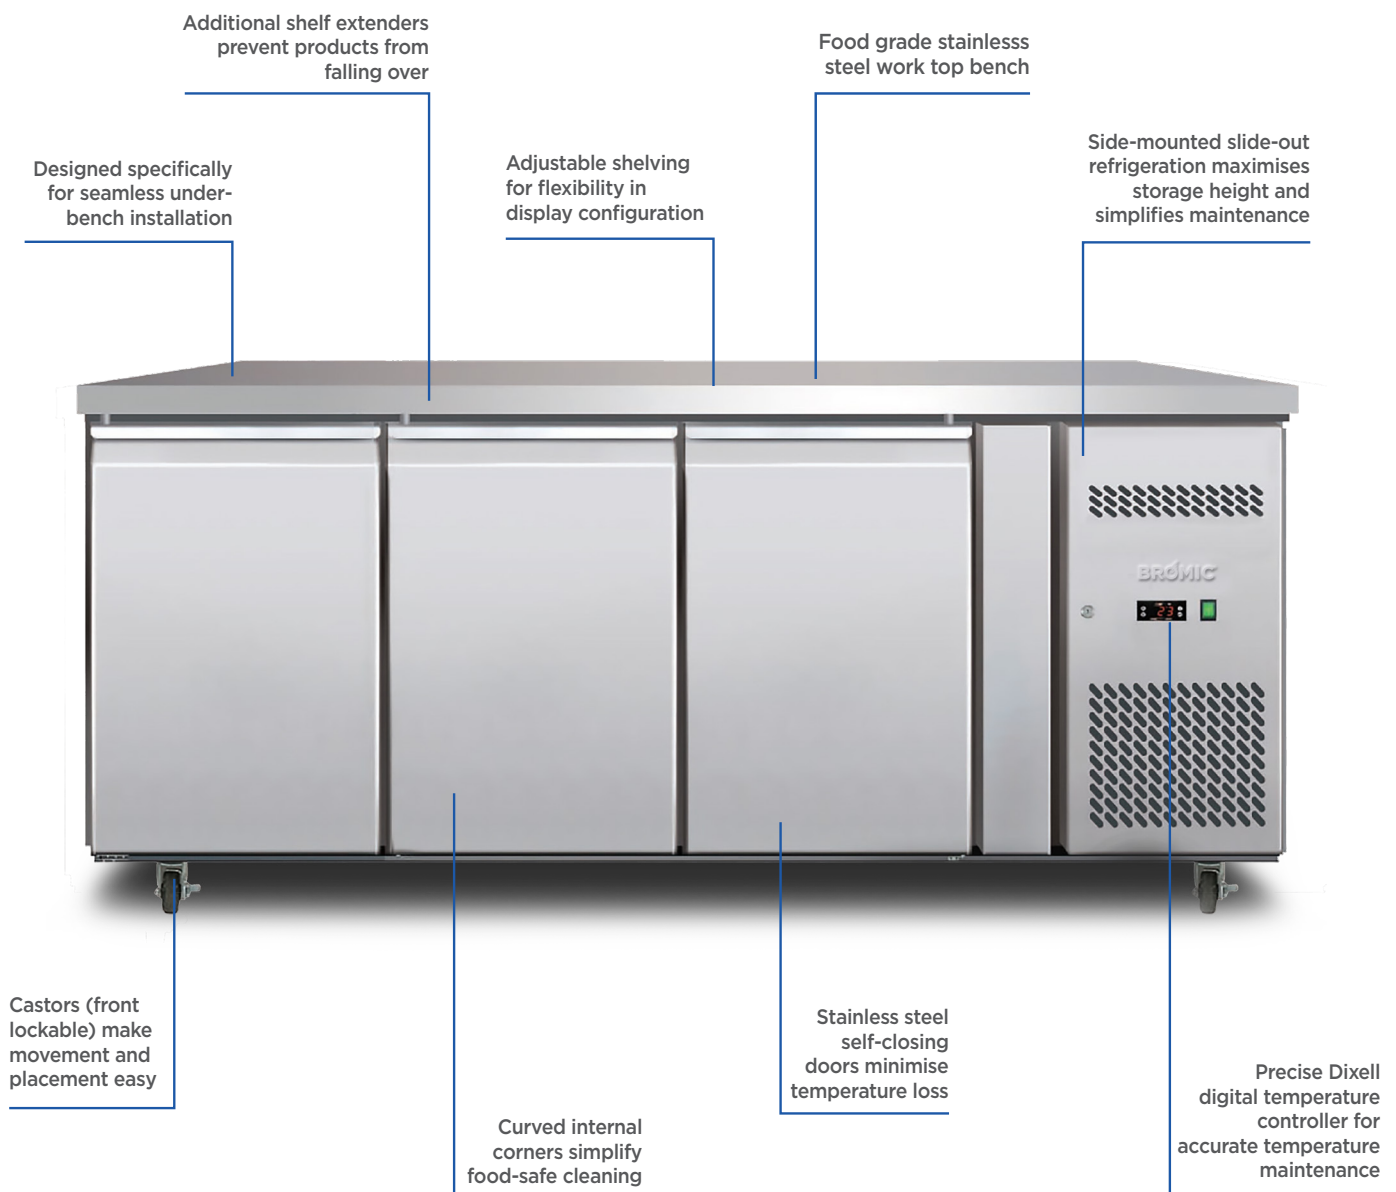

## UBC1795SD | Underbench Storage Chiller 417L LED

Bar Chillers & Freezers

### UBC1759SD

**UNDERBENCH  
STORAGE CHILLER  
417L LED**

### SPECIFICATIONS

<b>Part Number</b>	3735206	<b>Door Swing Dimension</b>	371mm
<b>Capacity</b>	417L	<b>Total Depth of Door Open</b>	1071mm
<b>Temperature Range</b>	+2 to +8°C	<b>Door Shape</b>	Hinged
<b>Max Ambient Temp.</b>	38°C	<b>Self-Closing Door</b>	Yes
<b>Refrigeration Capacity</b>	245W	<b>Door Lock</b>	No
<b>Energy Consumption</b>	2.4Kwh/24h	<b>No. of Doors</b>	3
<b>Current</b>	2.5A	<b>Temp. Controller</b>	Digital
<b>Gross Weight</b>	142kg	<b>Castors</b>	Yes, Legs available
<b>Packaged Dimensions</b>	1825 x 730 x 910 mm	<b>No. of Shelves inc. Base</b>	3x3
<b>Refrigerant</b>	R134a	<b>Shelves Dimensions</b>	333(w) x 530(d) mm
<b>Plug Supplied</b>	Yes, 1 x 10A, 2.5m cord length	<b>Narrow-Gauge Shelving</b>	Yes
<b>Plug Location</b>	Bottom Right	<b>Colour</b>	Stainless Steel
<b>Main Light</b>	N/A	<b>Warranty</b>	2 Years, Parts & Labour
<b>Door Type</b>	Solid, Stainless Steel	<b>Warranty Service</b>	Bromic Extra Care