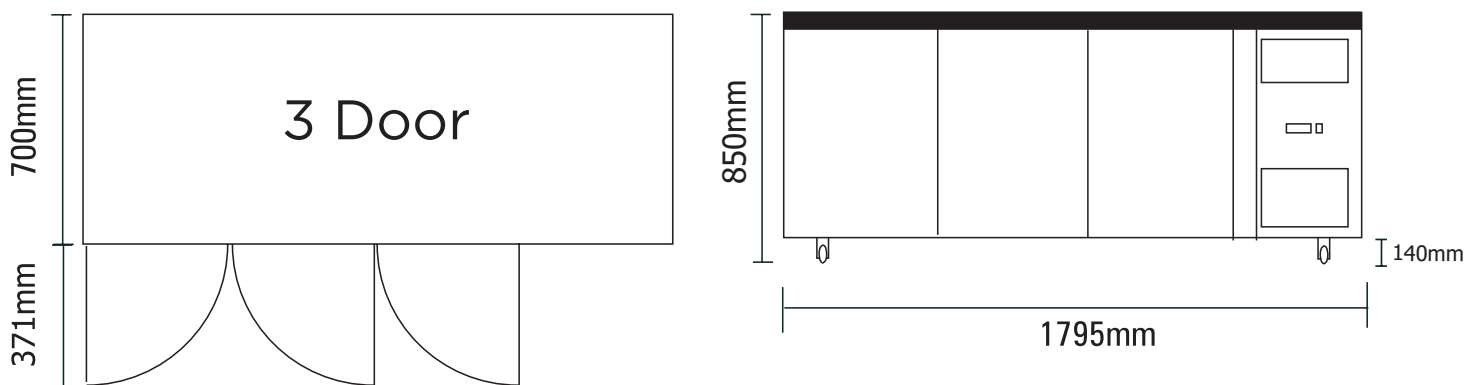

### SPECIFICATIONS

<b>Part Number</b>	3735206	<b>Door Swing Dimension</b>	371mm
<b>Capacity</b>	417L	<b>Total Depth of Door Open</b>	1071mm
<b>Temperature Range</b>	+2 to +8°C	<b>Door Shape</b>	Hinged
<b>Max Ambient Temp.</b>	38°C	<b>Self-Closing Door</b>	Yes
<b>Refrigeration Capacity</b>	245W	<b>Door Lock</b>	No
<b>Energy Consumption</b>	2.4Kwh/24h	<b>No. of Doors</b>	3
<b>Current</b>	2.5A	<b>Temp. Controller</b>	Digital
<b>Gross Weight</b>	142kg	<b>Castors</b>	Yes, Legs available
<b>Packaged Dimensions</b>	1825 x 730 x 910 mm	<b>No. of Shelves inc. Base</b>	3x3
<b>Refrigerant</b>	R134a	<b>Shelves Dimensions</b>	333(w) x 530(d) mm
<b>Plug Supplied</b>	Yes, 1 x 10A, 2.5m cord length	<b>Narrow-Gauge Shelving</b>	Yes
<b>Plug Location</b>	Bottom Right	<b>Colour</b>	Stainless Steel
<b>Main Light</b>	N/A	<b>Warranty</b>	2 Years, Parts & Labour
<b>Door Type</b>	Solid, Stainless Steel	<b>Warranty Service</b>	Bromic Extra Care

### DIMENSIONS

External (mm)	
<b>Width</b>	1795
<b>Depth</b>	700
<b>Height</b>	850
Internal (mm)	
<b>Width</b>	1337
<b>Depth</b>	530
<b>Height</b>	589

All information is correct at the time of publication. BROMIC PTY Ltd reserve the right to alter specifications without notice.