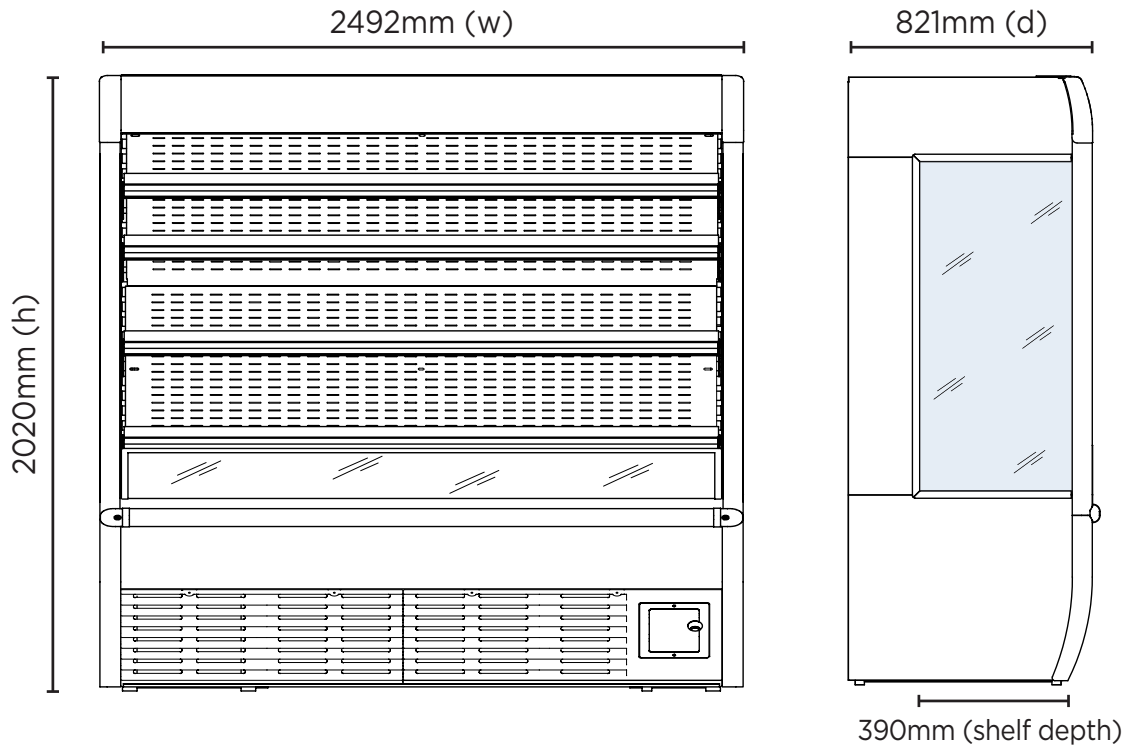

### SPECIFICATIONS

Part Number	3335277
Capacity	2555L
Temp. Range (°C)	0 to +10°C
Max. Ambient Temp. (°C)	25°C, 60% RH
Refrigeration Capacity	3500W
Current	16.5A
Gross Weight	443kg
Packaged Dimensions	2640 x 930 x 2220 mm
Refrigerant	R507A
Plug Supplied	Yes, 1 x 20A
Plug Location	Rear, bottom right hand corner
Main Light	LED
Air Curtain	Yes
Temp. Controller	Analogue
Casters	Yes
No. of Shelves Incl. Base	5
Shelves Dimensions	2400(w) x 390(d) mm
Colour	White
Warranty	1 year parts & labour
Warranty Service	Bromic Extra Care

### DIMENSIONS

External (mm)	
Width	2492
Depth	821
Height	2020
Internal (mm)	
Width	2410
Depth	595
Height	1300