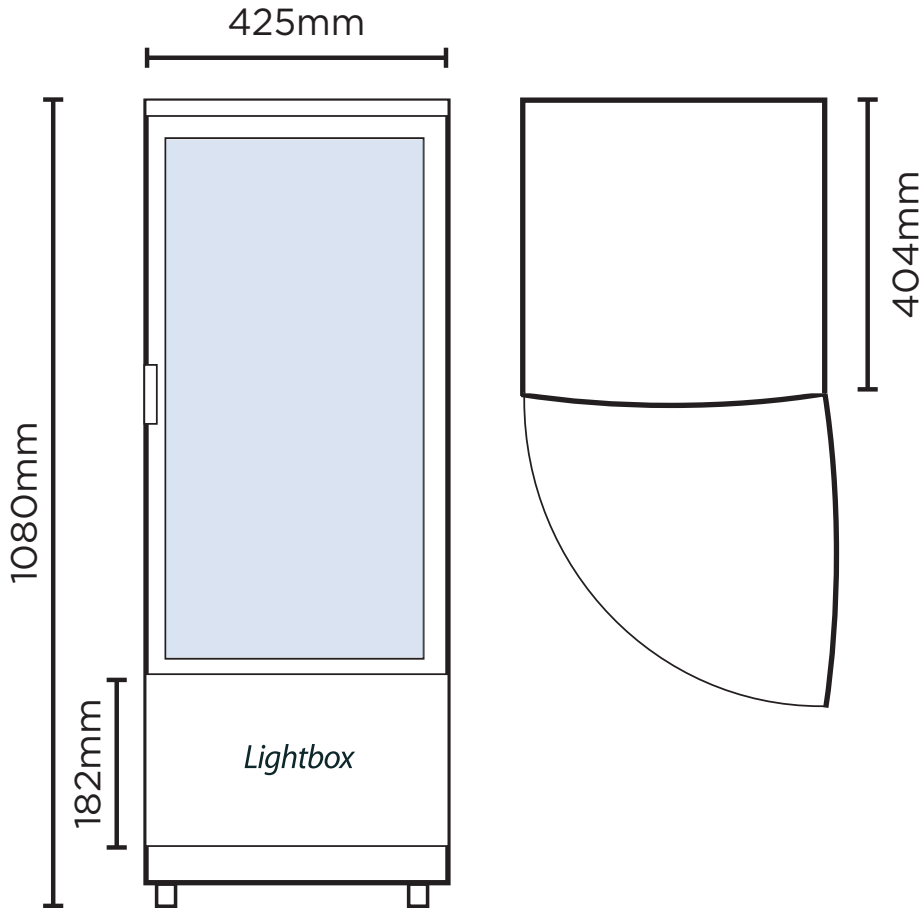

CT0100G4BC | Curved Glass 98L LED

Countertop Merchandisers

CT0100G4BC

**CURVED GLASS
98L LED**

CT0100G4BC | Curved Glass 98L LED

Countertop Merchandisers

SPECIFICATIONS

Part Number	3735192	Door Swing Dimension	425mm
Capacity	98L	Total Depth of Door Open	829mm
Temperature Range	+2 to +8°C	Door Shape	Curved
Max. Ambient Temp.	32°C	Self-Closing Door	No
Refrigeration Capacity	164W	Door Lock	Yes
Energy Consumption	5.39kWh/h	No. of doors	1
Current	1.2A	Temp. Controller	Digital
Gross Weight	41kg	Castors	Feet Included
Packaged Dimensions	480 x 450 x 1135 mm	No. of Shelves inc. Base	5
Refrigerant	R134a	Shelves Dimensions	342(w) x 357(d) mm
Plug Supplied	Yes, 1 x 10A	Colour	Black
Plug Location	Right Side	Warranty	1 Year, Parts & Labour
Display Light Box	Yes	Warranty Service	Bromic Extra Care
Main Light	LED		
Door Type	Safety glass door		

DIMENSIONS

External (mm)	
Width	425
Depth	404
Height	1080
Internal (mm)	
Width	367
Depth	306
Height	785

BROMIC PTY Ltd reserve the right to alter specifications without notice.