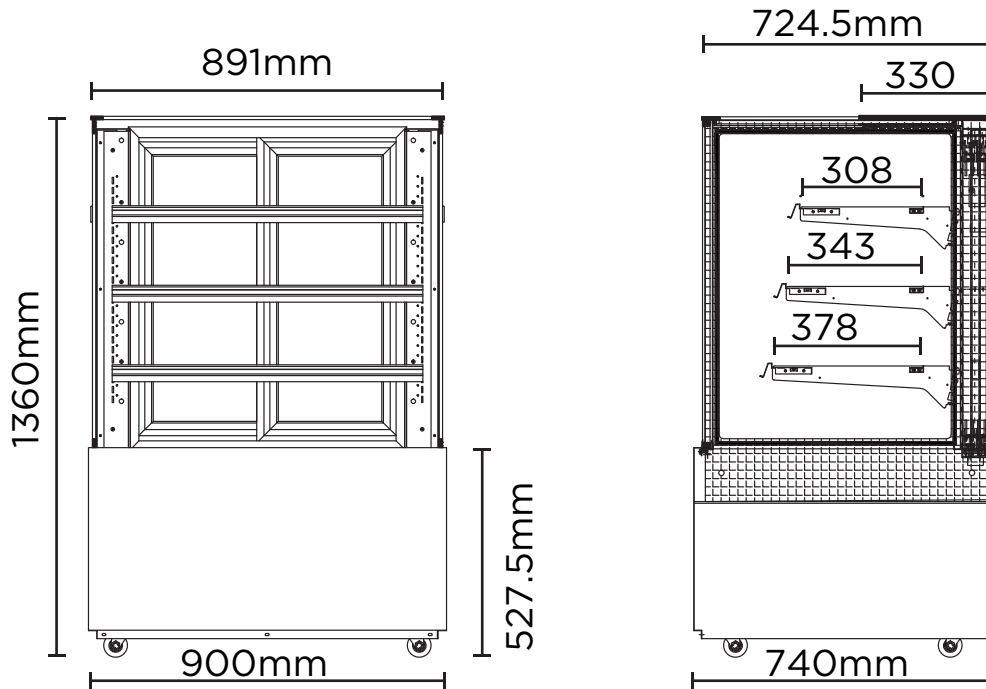

FD4T0900A | 4 Tier Ambient Food Display 900mm

Food Displays

FD4T0900A

**4 TIER AMBIENT
FOOD DISPLAY
900MM**

FD4T0900A | 4 Tier Ambient Food Display 900mm

Food Displays

SPECIFICATIONS	Part Number	3736300
	Capacity	417L
	Temp. Range	N/A
	Max. Ambient Temp.	N/A
	Energy Consumption	N/A
	Gross Weight	142kg
	Packaged Dimensions	1000 x 850 x 1510 mm
	Plug Supplied	Yes, 1 x 10A
	Plug Location	Rear, Right Hand Side
	Main Light	LED
	Number of Doors	2
	Door Type	Sliding
	Temp. Controller	N/A
	Castors	Yes
	No. of Shelves inc. Base	4
	Shelves Dimensions	817(w) x 307(d), 817(w) x 342(d), 817(w) x 377(d) mm
Colour	Stainless Steel	
Warranty	1 Year Parts & Labour	
Warranty Service	Bromic Extra Care	

DIMENSIONS	External (mm)	
	Width	900
	Depth	740
	Height	1360
	Internal (mm)	
	Width	874
Depth	647	
Height	828	

BROMIC PTY Ltd reserve the right to alter specifications without notice.