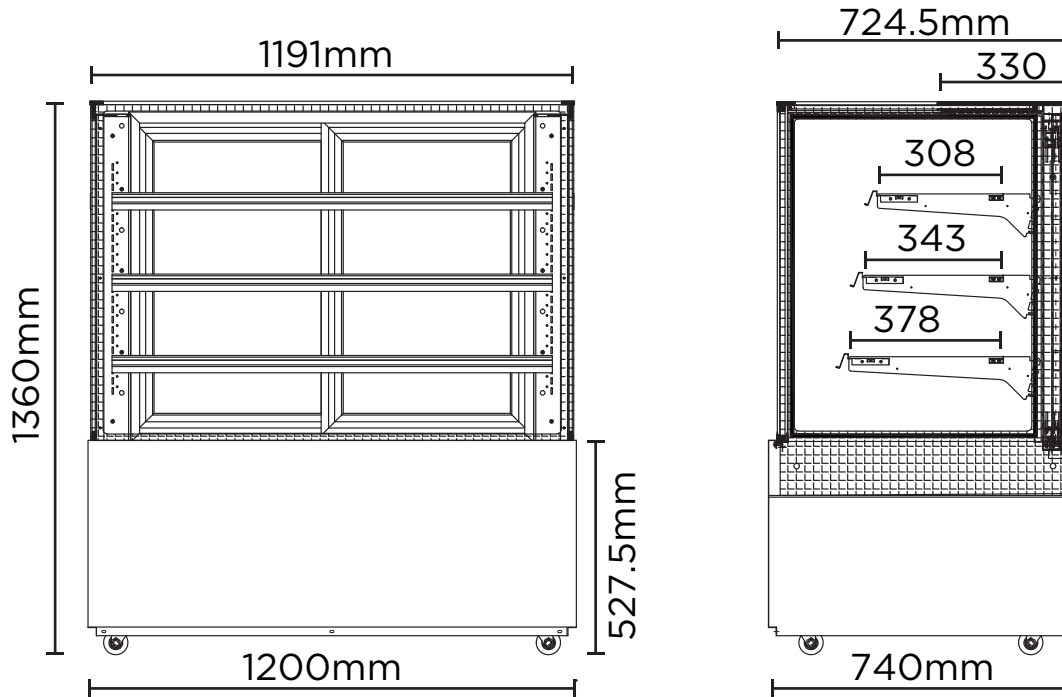

FD4T1200A | 4 Tier Ambient Food Display 1200mm

Food Displays

FD4T1200A

**4 TIER AMBIENT
FOOD DISPLAY
1200MM**

FD4T1200A | 4 Tier Ambient Food Display 1200mm

Food Displays

SPECIFICATIONS	Part Number	3736301
	Capacity	542L
	Temp. Range	N/A
	Max. Ambient Temp.	N/A
	Energy Consumption	N/A
	Gross Weight	174kg
	Packaged Dimensions	1300 x 850 x 1510 mm
	Plug Supplied	Yes, 1 x 10A
	Plug Location	Rear, Right Hand Side
	Main Light	LED
	Number of Doors	2
	Door Type	Sliding
	Temp. Controller	N/A
	Castors	Yes
	No. of Shelves inc. Base	4
	Shelves Dimensions	1117(w) x 307(d), 1117(w) x 342(d), x 1117(w) x 377(d) mm
Colour	Stainless Steel	
Warranty	1 Year Parts & Labour	
Warranty Service	Bromic Extra Care	

DIMENSIONS	External (mm)	
	Width	1200
	Depth	740
	Height	1360
	Internal (mm)	
	Width	1174
Depth	647	
Height	828	

BROMIC PTY Ltd reserve the right to alter specifications without notice.