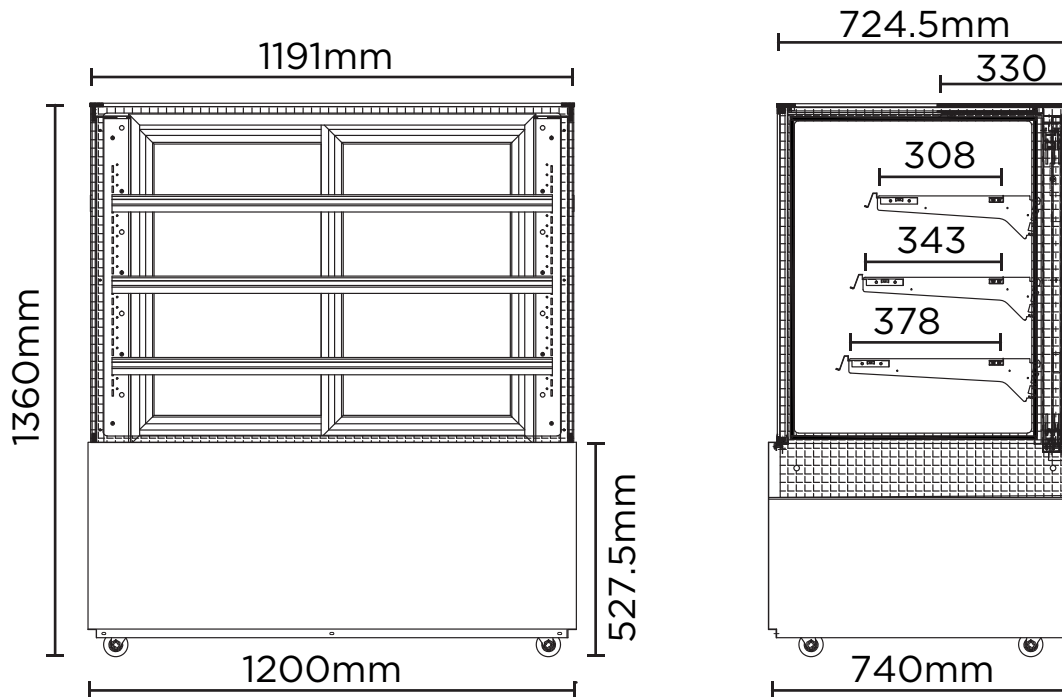

FD4T1200H | 4 Tier Hot Food Display 1200mm

Food Displays

FD4T1200H

**4 TIER HOT
FOOD DISPLAY
1200MM**

FD4T1200H | 4 Tier Hot Food Display 1200mm

Food Displays

SPECIFICATIONS	Part Number	3736305
	Capacity	542L
	Temp. Range	+50 to +70°C
	Max. Ambient Temp.	N/A
	Energy Consumption	N/A
	Gross Weight	204kg
	Packaged Dimensions	1300 x 850 x 1510 mm
	Plug Supplied	Yes, 1 x 15A
	Plug Location	Rear, Right Hand Side
	Main Light	T5
	Number of Doors	2
	Door Type	Sliding
	Temp. Controller	Digital
	Castors	Yes
	No. of Shelves inc. Base	4
	Shelves Dimensions	1117(w) x 307(d), 1117(w) x 342(d), x 1117(w) x 377(d) mm
	Colour	Stainless Steel
	Warranty	1 Year Parts & Labour
	Warranty Service	Bromic Extra Care

DIMENSIONS	External (mm)	
	Width	1200
	Depth	740
	Height	1360
	Internal (mm)	
	Width	1174
Depth	647	
Height	828	

BROMIC PTY Ltd reserve the right to alter specifications without notice.