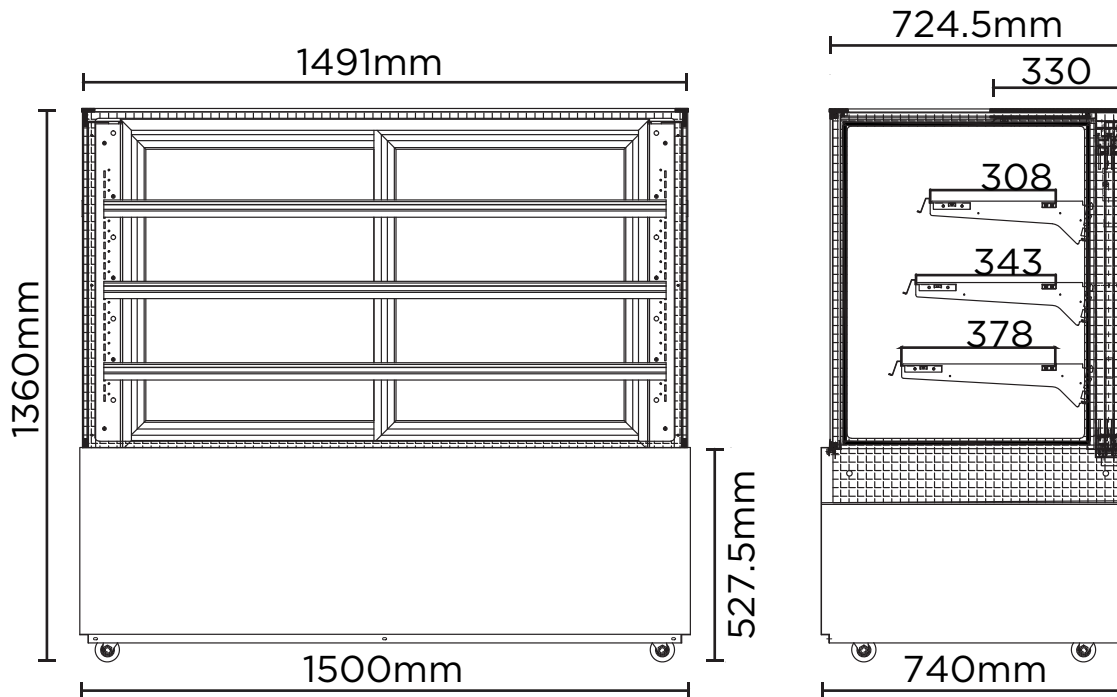

FD4T1500A | 4 Tier Ambient Food Display 1500mm

Food Displays

FD4T1500A

**4 TIER AMBIENT
FOOD DISPLAY
1500MM**

FD4T1500A | 4 Tier Ambient Food Display 1500mm

Food Displays

SPECIFICATIONS	Part Number	3736302
	Capacity	686L
	Temp. Range	N/A
	Max. Ambient Temp.	N/A
	Energy Consumption	N/A
	Gross Weight	206kg
	Packaged Dimensions	1600 x 850 x 1510 mm
	Plug Supplied	Yes, 1 x 10A
	Plug Location	Rear, Right Hand Side
	Main Light	LED
	Number of Doors	2
	Door Type	Sliding
	Temp. Controller	N/A
	Castors	Yes
	No. of Shelves inc. Base	4
	Shelves Dimensions	1417(w) x 307(d), 1417(w) x 342(d), 1417(w) x 377(d) mm
Colour	Stainless Steel	
Warranty	1 Year Parts & Labour	
Warranty Service	Bromic Extra Care	

DIMENSIONS	External (mm)	
	Width	1500
	Depth	740
	Height	1360
	Internal (mm)	
	Width	1474
Depth	647	
Height	828	

BROMIC PTY Ltd reserve the right to alter specifications without notice.