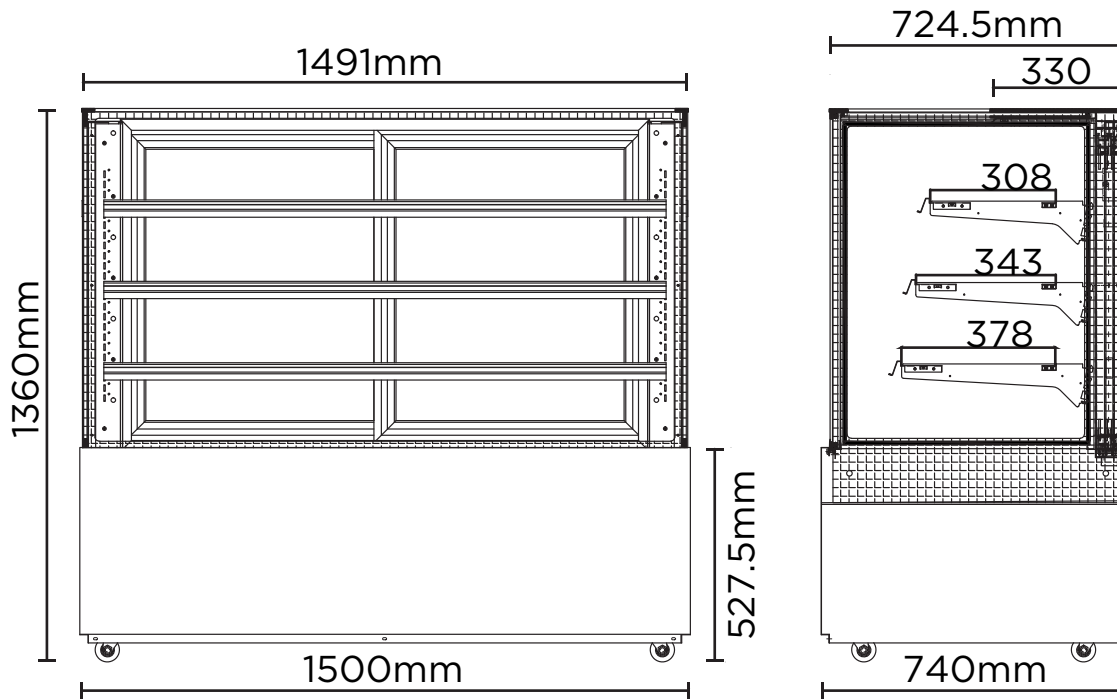

### Food Displays

#### 4 TIER COLD FOOD DISPLAY 1500MM

## FD4T1500C | 4 Tier Cold Food Display 1500mm

Food Displays

<b>SPECIFICATIONS</b>	<b>Part Number</b>	3736310
	<b>Capacity</b>	686L
	<b>Temp. Range</b>	+2 to +6°C
	<b>Max. Ambient Temp.</b>	32°C
	<b>Refrigeration Power</b>	1220W
	<b>Energy Consumption</b>	19.159kWh/24h
	<b>Gross Weight</b>	319kg
	<b>Packaged Dimensions</b>	1600 x 850 x 1510 mm
	<b>Refrigerant</b>	R404a
	<b>Plug Supplied</b>	Yes, 1 x 10A
	<b>Plug Location</b>	Rear, Right Hand Side
	<b>Main Light</b>	LED
	<b>Number of Doors</b>	2
	<b>Door Type</b>	Sliding
	<b>Temp. Controller</b>	Digital
	<b>Castors</b>	Yes
<b>No. of Shelves inc. Base</b>	4	
<b>Shelves Dimensions</b>	1417(w) x 307(d), 1417(w) x 342(d), 1417(w) x 377(d) mm	
<b>Colour</b>	Stainless Steel	
<b>Warranty</b>	1 Year Parts & Labour	
<b>Warranty Service</b>	Bromic Extra Care	

<b>DIMENSIONS</b>	<b>External (mm)</b>	
	<b>Width</b>	1500
	<b>Depth</b>	740
	<b>Height</b>	1360
	<b>Internal (mm)</b>	
	<b>Width</b>	1474
	<b>Depth</b>	647
	<b>Height</b>	828

BROMIC PTY Ltd reserve the right to alter specifications without notice.