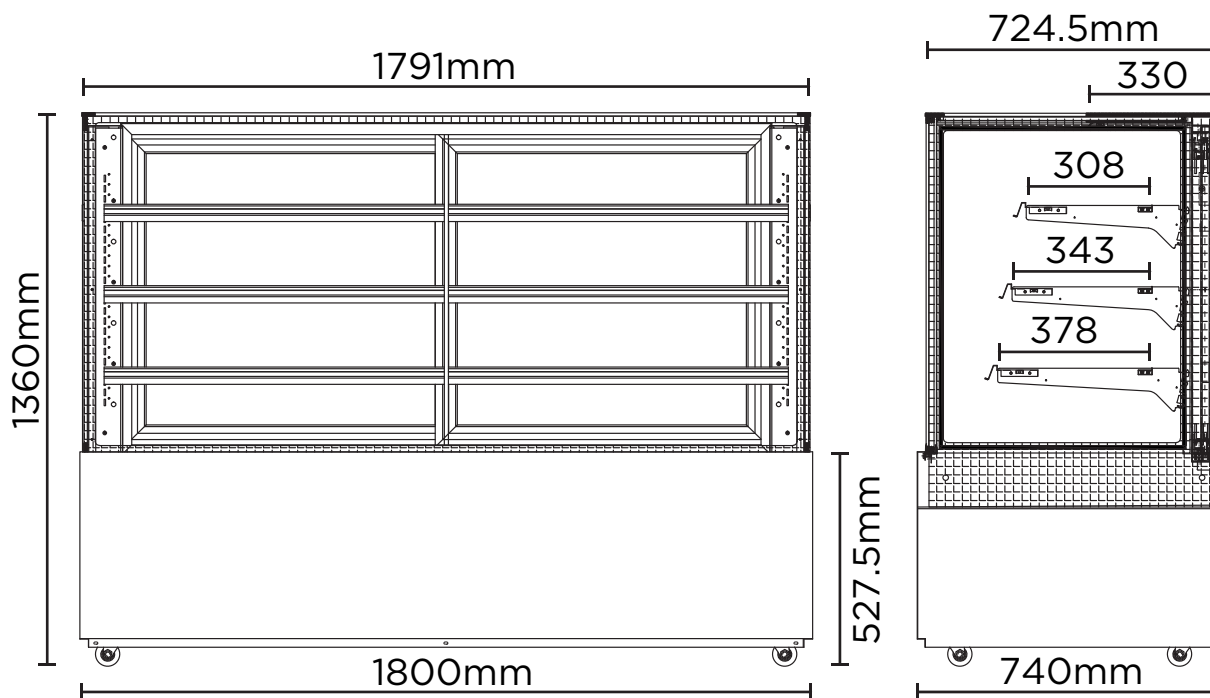

FD4T1800A | 4 Tier Ambient Food Display 1800mm

Food Displays

FD4T1800A

**4 TIER AMBIENT
FOOD DISPLAY
1800MM**

FD4T1800A | 4 Tier Ambient Food Display 1800mm

Food Displays

SPECIFICATIONS	Part Number	3736303
	Capacity	830L
	Temp. Range	N/A
	Max. Ambient Temp.	N/A
	Energy Consumption	N/A
	Gross Weight	238kg
	Packaged Dimensions	1900 x 850 x 1510 mm
	Plug Supplied	Yes, 1 x 10A
	Plug Location	Rear, Right Hand Side
	Main Light	LED
	Number of Doors	2
	Door Type	Sliding
	Temp. Controller	N/A
	Castors	Yes
	No. of Shelves inc. Base	4
	Shelves Dimensions	852(w) x 307(d), 852(w) x 342(d), 852(w) x 377(d) mm
Colour	Stainless Steel	
Warranty	1 Year Parts & Labour	
Warranty Service	Bromic Extra Care	

DIMENSIONS	External (mm)	
	Width	1800
	Depth	740
	Height	1360
	Internal (mm)	
	Width	1774
	Depth	647
	Height	828

BROMIC PTY Ltd reserve the right to alter specifications without notice.