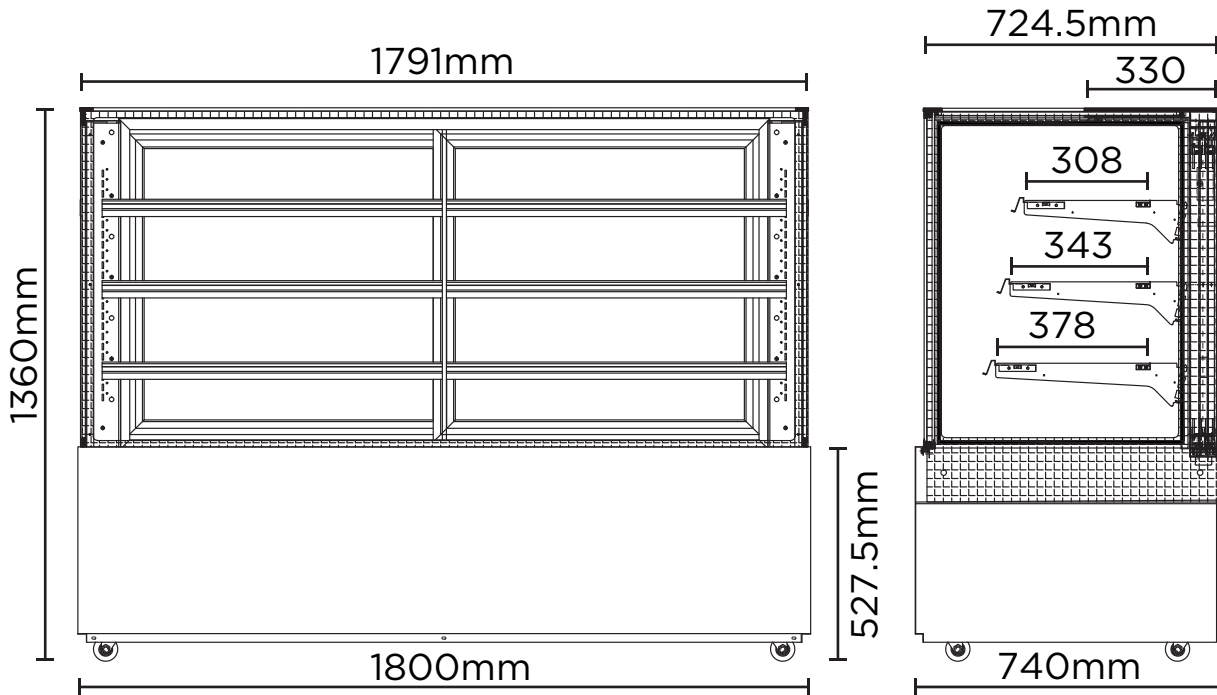

FD4T1800C | 4 Tier Cold Food Display 1800mm

Food Displays

FD4T1800C

**4 TIER COLD
FOOD DISPLAY
1800MM**

FD4T1800C | 4 Tier Cold Food Display 1800mm

Food Displays

SPECIFICATIONS	Part Number	3736311
	Capacity	830L
	Temp. Range	+2 to +6°C
	Max. Ambient Temp.	32°C
	Refrigeration Power	1360W
	Energy Consumption	22.203kWh/24h
	Gross Weight	344kg
	Packaged Dimensions	1900 x 850 x 1510 mm
	Refrigerant	R404a
	Plug Supplied	Yes, 1 x 10A
	Plug Location	Rear, Right Hand Side
	Main Light	LED
	Number of Doors	2
	Door Type	Sliding
	Temp. Controller	Digital
	Castors	Yes
No. of Shelves inc. Base	4	
Shelves Dimensions	852(w) x 307(d), 852(w) x 342(d), 852(w) x 377(d) mm	
Colour	Stainless Steel	
Warranty	1 Year Parts & Labour	
Warranty Service	Bromic Extra Care	

DIMENSIONS	External (mm)	
	Width	1800
	Depth	740
	Height	1360
	Internal (mm)	
	Width	1774
	Depth	647
	Height	828

BROMIC PTY Ltd reserve the right to alter specifications without notice.