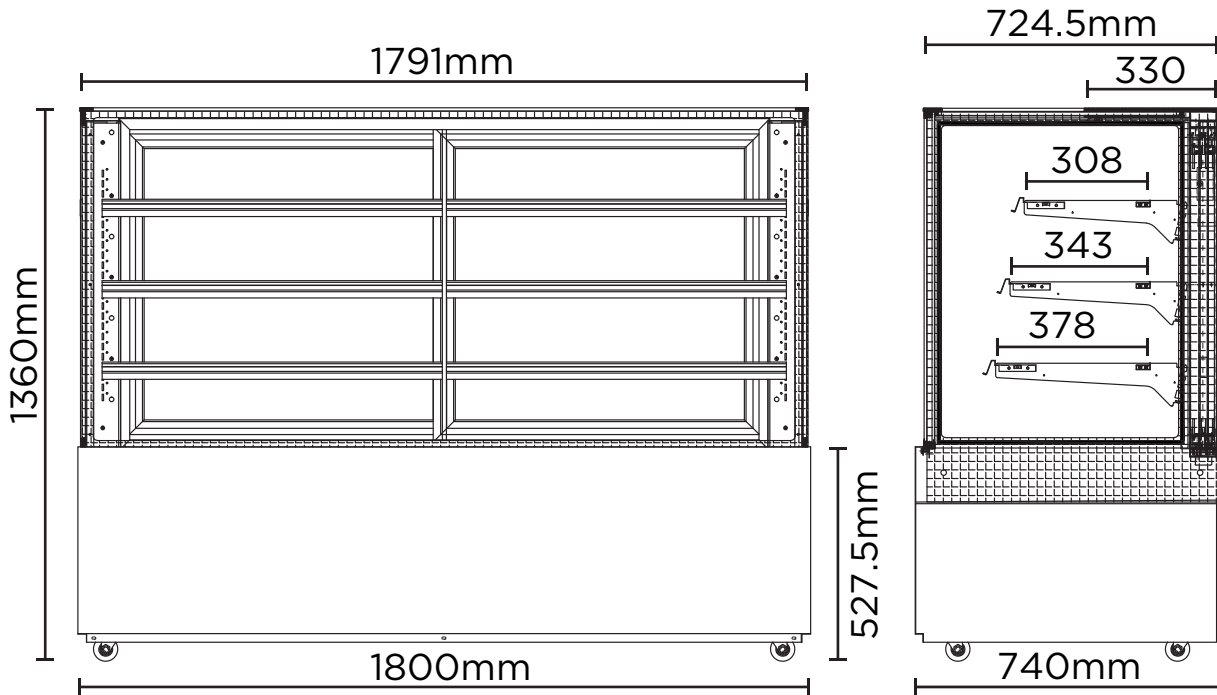

FD4T1800H | 4 Tier Hot Food Display 1800mm

Food Displays

FD4T1800H

**4 TIER HOT
FOOD DISPLAY
1800MM**

FD4T1800H | 4 Tier Hot Food Display 1800mm

Food Displays

SPECIFICATIONS	Part Number	3736307
	Capacity	830L
	Temp. Range	+50 to +70°C
	Max. Ambient Temp.	N/A
	Energy Consumption	N/A
	Gross Weight	242kg
	Packaged Dimensions	1900 x 850 x 1510 mm
	Plug Supplied	Yes, 1 x 15A
	Plug Location	Rear, Right Hand Side
	Main Light	T5
	Number of Doors	2
	Door Type	Sliding
	Temp. Controller	Digital
	Castors	Yes
	No. of Shelves inc. Base	4
	Shelves Dimensions	852(w) x 307(d), 852(w) x 342(d), 852(w) x 377(d) mm
	Colour	Stainless Steel
Warranty	1 Year Parts & Labour	
Warranty Service	Bromic Extra Care	

DIMENSIONS	External (mm)	
	Width	1800
	Depth	740
	Height	1360
	Internal (mm)	
	Width	1774
	Depth	647
	Height	828

BROMIC PTY Ltd reserve the right to alter specifications without notice.