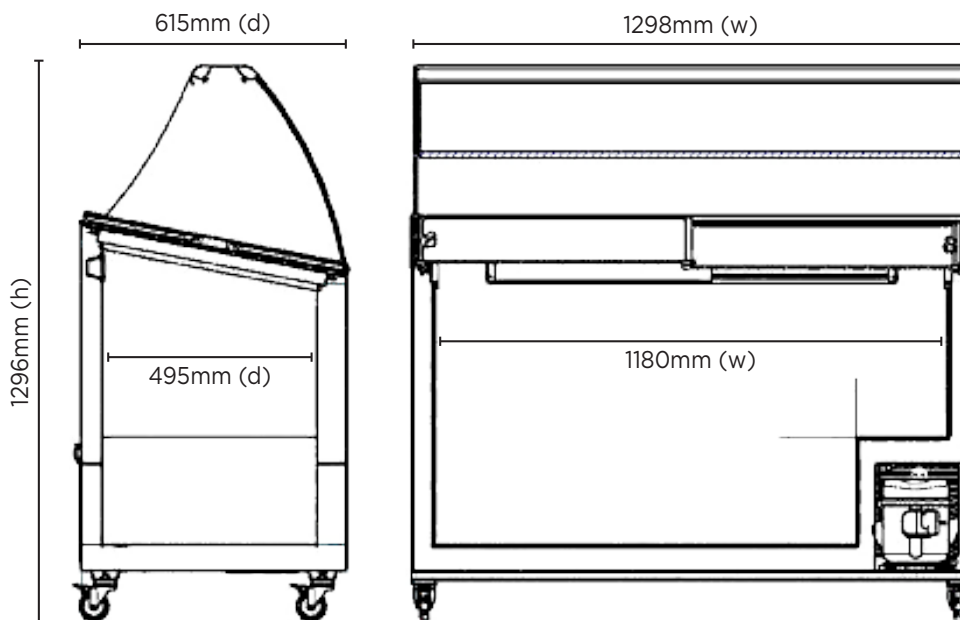

GD0007S | Chest Freezer Gelato Display

Gelato Displays