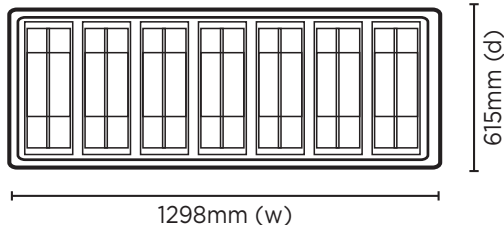

Tub Support Framework

SPECIFICATIONS

Part Number	3735262
Capacity	352L
Temp. Range (°C)	-22 to -12°C
Max. Ambient Temp. (°C)	35°C
Refrigeration Power	300W
Energy Consumption	4.9kWh/24h
Current	2.3A
Gross Weight	81kg
Packaged Dimensions	1330 x 680 x 980 mm
Refrigerant	R404a
Plug Supplied	Yes, 1 x 10A
Plug Location	Compressor Compartment
Main Light	Fluorescent
No. of lids	2, Sliding
Canopy	Yes
Door Lock	Yes
Tubs	7

Rear Storage	No
Tubs in Storage	7
Door Swing Dimensions	N/A
Total Height with Door Open	N/A
Automatic Defrost System	No
Colour	White
Castors	Yes
Warranty	Yes, 1 year parts & warranty
Warranty Service	Bromic Extra Care

DIMENSIONS

	External (mm)
Width	1298
Depth	615
Height	1296
	Internal (mm)
Width	1180
Depth	495
Height	708