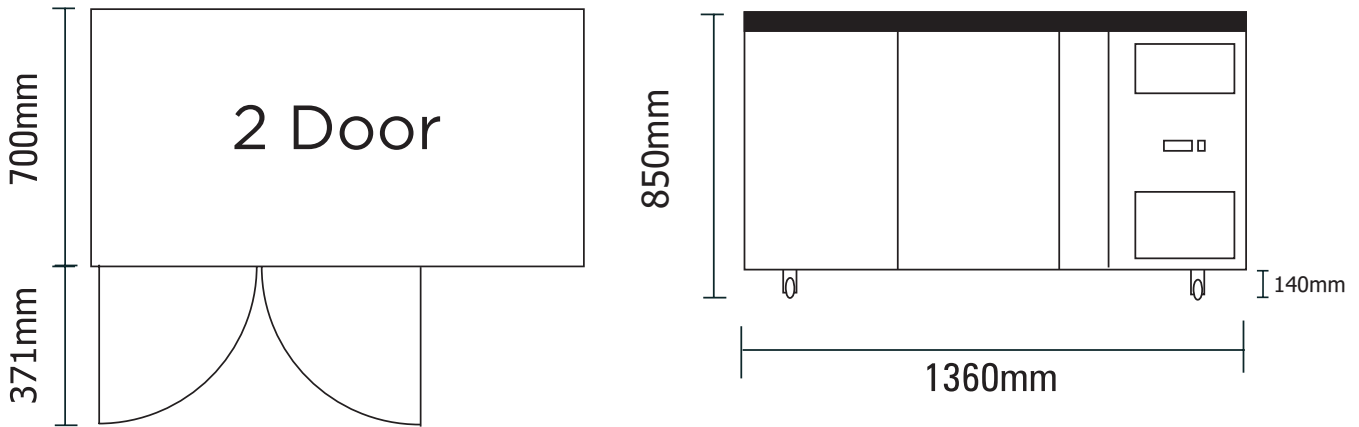

UBC1360GD | Underbench Glass Door Display Chiller 282L LED

Bar Chillers & Freezers

UBC1360GD

**UNDERBENCH
GLASS DOOR
DISPLAY CHILLER
282L LED**

UBC1360GD | Underbench Glass Door Display Chiller 282L LED

Bar Chillers & Freezers

SPECIFICATIONS

Part Number	3735213	Door Swing Dimension	371mm
Capacity	282L	Total Depth of Door Open	1071mm
Temperature Range	+2 to +8°C	Door Shape	Hinged
Max Ambient Temp.	32°C	Self-Closing Door	Yes
Refrigeration Capacity	245W	Door Lock	No
Energy Consumption	2Kwh/24h	No. of Doors	2
Current	2.2A	Temp. Controller	Digital
Gross Weight	122kg	Castors	Yes, Legs available
Packaged Dimensions	1390 x 730 x 910 mm	No. of Shelves inc. Base	3x2
Refrigerant	R134a	Shelves Dimensions	330(w) x 530(d) mm
Plug Supplied	Yes, 1 x 10A, 2.5m cord length	Narrow-Gauge Shelving	Yes
Plug Location	Bottom Right	Colour	Stainless Steel
Main Light	LED	Warranty	2 Years, Parts & Labour
Door Type	Glass	Warranty Service	Bromic Extra Care

DIMENSIONS

External (mm)	
Width	1360
Depth	700
Height	850
Internal (mm)	
Width	902
Depth	530
Height	589

All information is correct at the time of publication. BROMIC PTY Ltd reserve the right to alter specifications without notice.