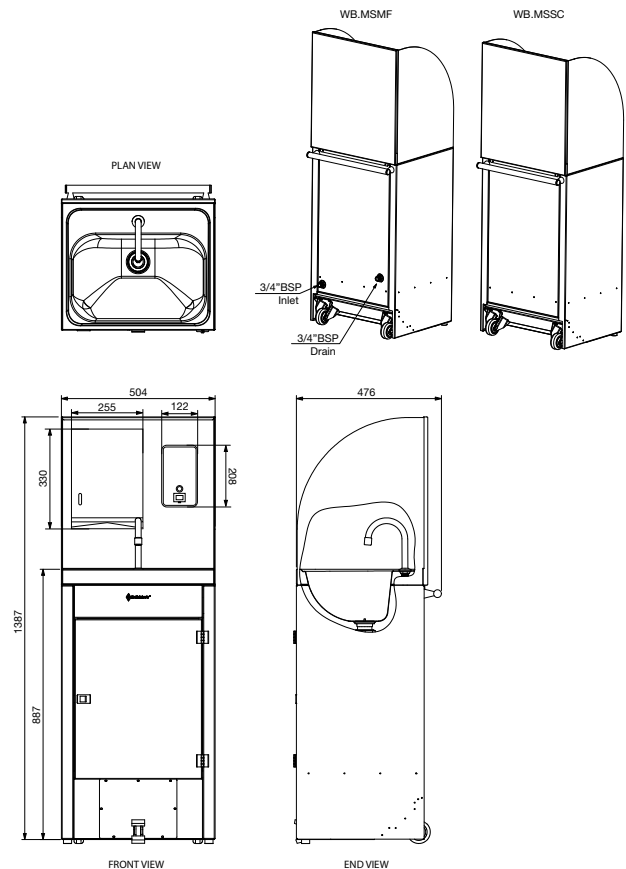

### Model: SPPL.WB.MSxx.yyy

- SPPL = Stoddart Plumbing Product
  - WB = Wash Basin
  - MSSC = Mobile Station Self Contained
  - MSMF = Mobile Station Mains water fed
  - TSD = Towel & Soap Dispenser
- eg.: for specification and ordering quote  
Code: SPPL.WB.MSSC.TSD

### Features and Benefits:

- Stainless steel hand washing basin with tap and stand included
- Hands free foot operation for hygienic hand washing
- No power connection required
- Self contained (SC) models include two 20 litre on board jerry cans. One for clean water and one for waste water. Water is fed using a foot operated pump
- Mains fed (MF) models include a mains connection and connection for drainage to a suitable drain. Water is fed by a foot operated valve
- Cabinets are fabricated from heavy duty, aesthetically pleasing and durable stainless steel. They include a fully enclosed cupboard and back panel to conceal plumbing/fittings plus rear handle and castors making the unit easy to reposition
- Optional towel and soap dispensers are available to order at an additional cost, specified at time of order

### Specifications:

Construction: Hygienic 304 grade stainless steel construction cupboard and basin, no.4 finish. Foot operation tap for convenient and hygienic hand washing.

Model No.	L x W x H (mm)
SPPL.WB.MSSC.TSD	504 x 476 x 1387
SPPL.WB.MSMF.TSD	504 x 476 x 1387