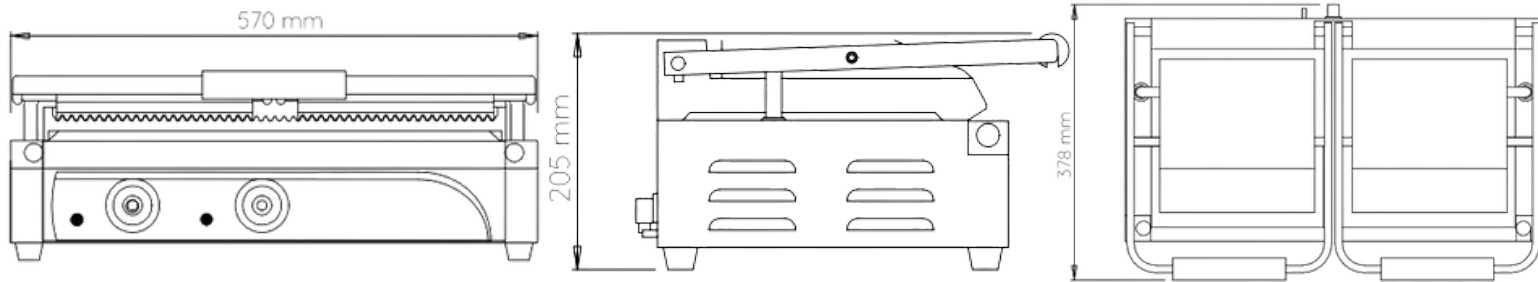

The logo for Anvil, featuring a stylized red and white 'A' inside a circle, followed by the word 'ANVIL' in a bold, sans-serif font.

PANINI PRESS DOUBLE FLAT TOP / FLAT BOTTOM TSS3000

- Use for panini sandwiches
- Perfect for delis, bars, cafes and many other food service operators
- Allows operator to create a smooth effect on the exposed surface of the food
- An adjustable top plate for a variety of food thickness
- Heavy duty cast iron plates
- Self balancing upper grill plates
- Thermostatically controlled between 50°C and 300°C
- Drip cup to catch excess grease
- Heat resistant handle
- Pilot light indicated when plates are energised

Specifications

Voltage: 240V

Power: 3.08kW

Size: 570 x 378 x 205mm

Weight: 24kg

Origin: China

Warranty: 12 Months Warranty