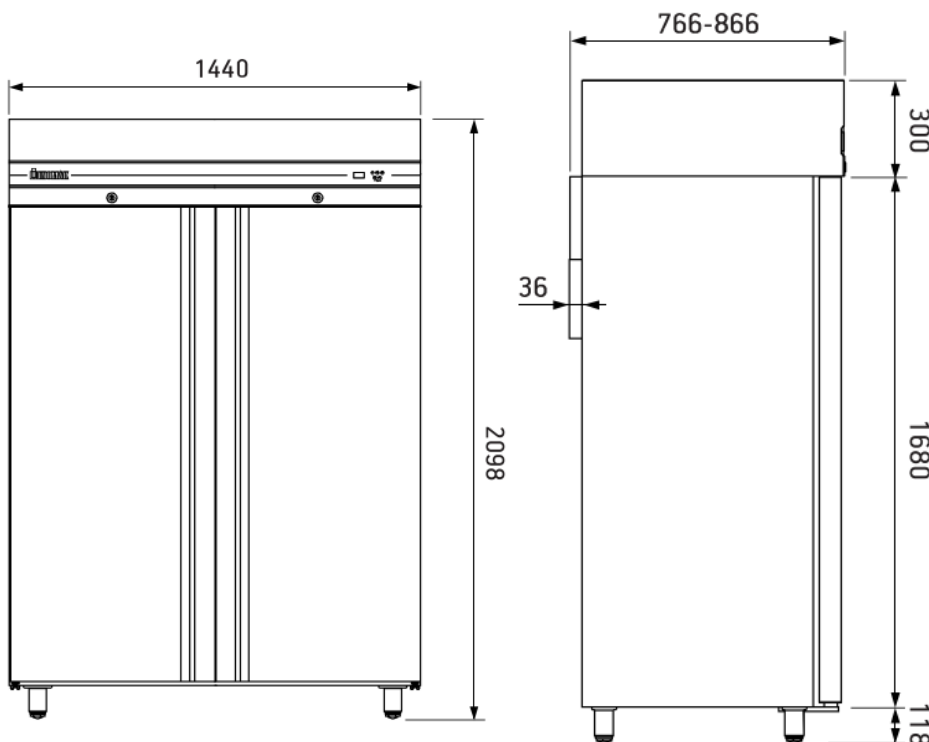

UFI2140

Double Door Upright Freezer

- 1432L
- European design and manufacture
- On castors
- Embedded controller
- Ambient temperature of 40°C
- High quality AISI 304/18/8-10 stainless steel interior and exterior
- Internal corners rounded for ease of cleaning
- Self closing doors
- R290 gas
- Gastronorm size – 2 x 1 size trays (lengthways)
- 22 x 2/1 x 65mm deep pans per door capacity
- Supplied with 5 shelves per door
- Internal usable space: 550 x 660 x 1250mm per door
- Manufacture code: CFP2144/AUS

Shown on legs,
supplied on castors

Castors will add
30mm to the height

Technical Specifications

Power: 1.21kW

Voltage: 240V

Dimensions: 1440 x 870 x 2115mm

Weight: 236kg

Origin: Greece