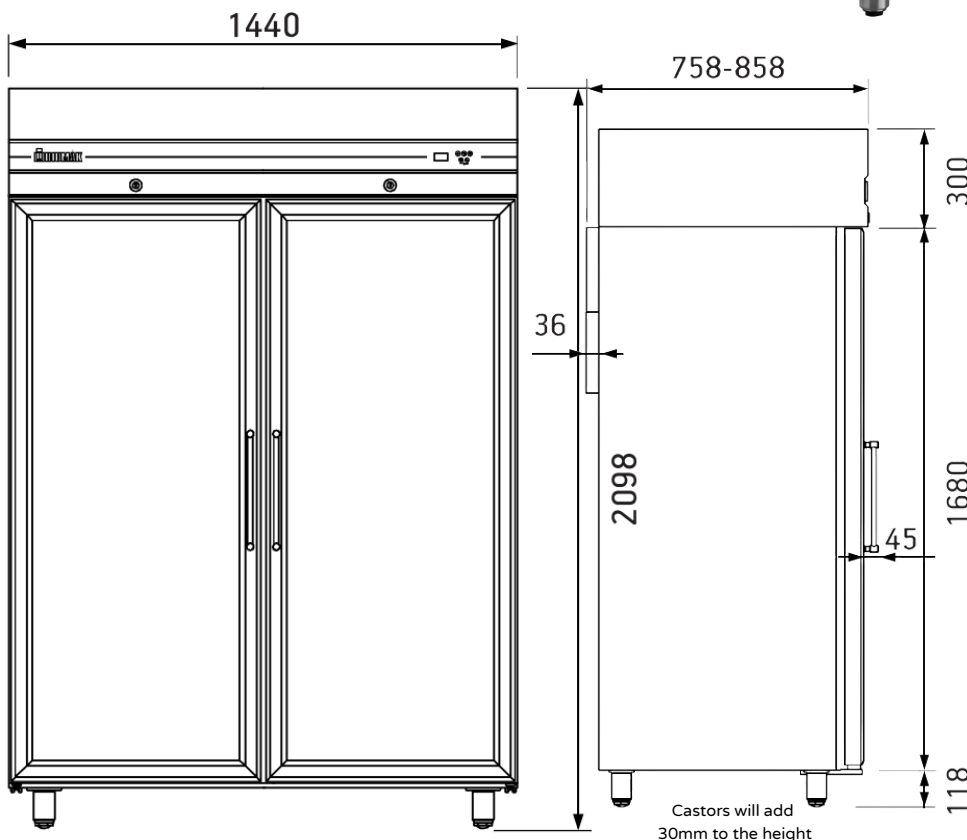

UFI2140G

Double Door Upright Freezer Glass

- 1432L
- Stainless steel AISI 304 18/8-10 interior and exterior
- Self closing doors
- Anti-fog membrane on glass
- Internal led light
- 32°C ambient
- Embedded controller
- Rounded internal corners for easy cleaning
- R290 gas
- On castors
- 22 x 2/1 x 65mm deep GN pans per door capacity
- Supplied with 5 shelves per door
- Internal usable space 550 x 660 x 1250mm per door
- Glass door is not reversible
- Manufacture code: CFP2144/GL/AUS

Shown on legs,
supplied on castors

Technical Specifications

Power: 1.26kW

Voltage: 240V

Dimensions: 1440 x 860 x 2115mm

Weight: 286kg

Origin: Greece