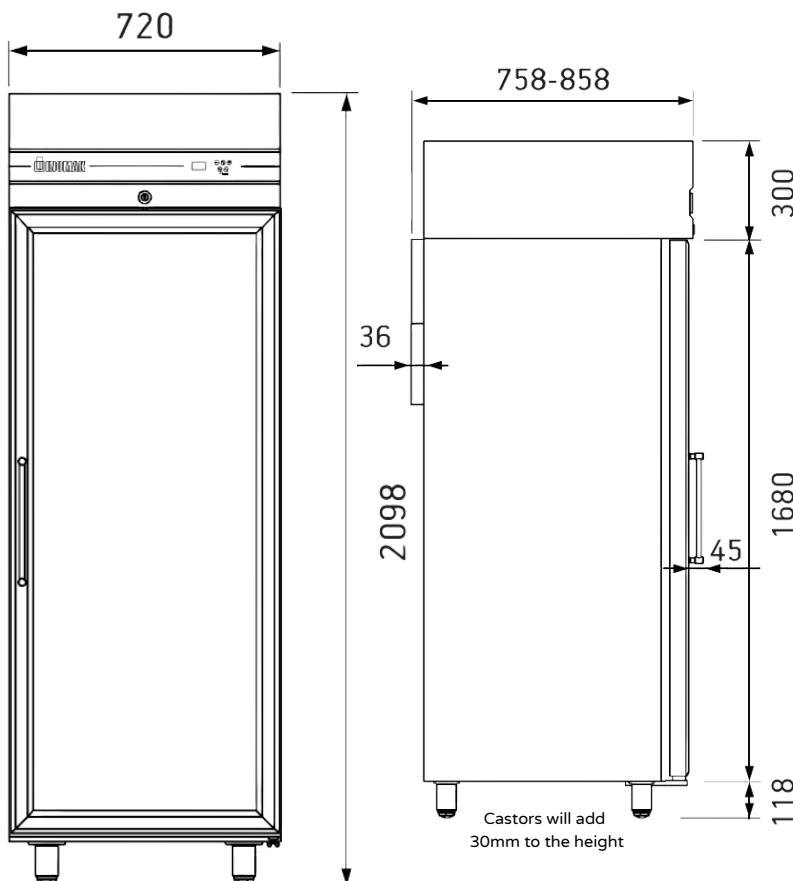

UFI2170G

Single Door Upright Freezer Glass

- 654L
- Stainless steel AISI 304 18/8-10 interior and exterior
- Self closing doors
- Anti-fog membrane on glass
- Internal led light
- 32°C ambient
- Embedded controller
- Rounded internal corners for easy cleaning
- R290 gas
- On castors
- 22 x 2/1 x 65mm deep GN pans per door capacity
- Supplied with 5 shelves
- Internal usable space 550 x 660 x 1250mm
- Glass door is not reversible
- Manufacture code: CBP172/GL/AUS

Shown on legs,
supplied on castors

Technical Specifications

Power: 0.66kW

Voltage: 240V

Dimensions: 720 x 860 x 2115mm

Weight: 162kg

Origin: Greece