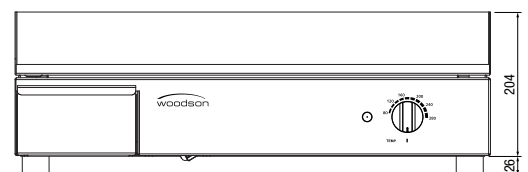

Griddle W.GDA60

Product Information:

- Countertop griddle with fully sealed splashback
- Front grease gutter drains to large removable grease drawer
- Thermostat control from 80°C to 280°C
- 671mm x 484mm plate size
- Supplied with 20 amp plug and lead

Specifications:

Model	W.GDA60
Height	230mm
Width	672mm
Depth	621mm
Power	4.4kW
	20A plug & lead fitted
Plate	10.5mm Thick

Due to continuous product research and development, the information contained herein is subject to change without notice.