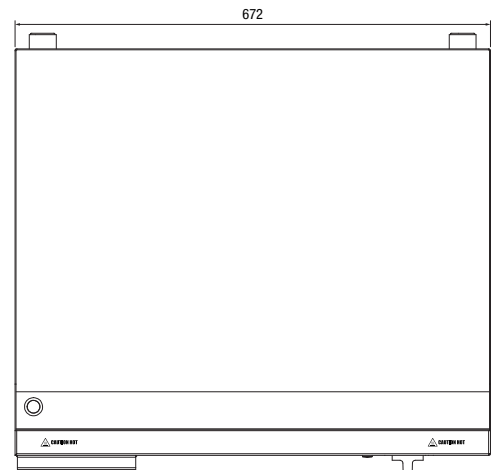

Griddle W.GDA60

Product Information:

- Countertop griddle with fully sealed splashback
- Front grease gutter drains to large removable grease drawer
- Thermostat control from 80°C to 280°C
- 671mm x 484mm plate size
- Supplied with 20 amp plug and lead

Specifications:

Model	W.GDA60
Height	230mm
Width	672mm
Depth	621mm
Power	4.4kW
	20A plug & lead fitted
Plate	10.5mm Thick

Due to continuous product research and development, the information contained herein is subject to change without notice.