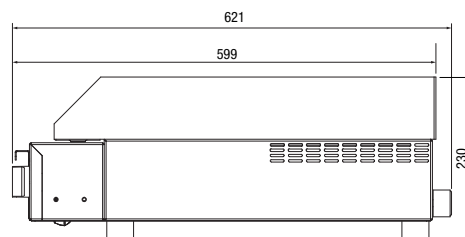

Griddle W.GDA60

Product Information:

- Countertop griddle with fully sealed splashback
- Front grease gutter drains to large removable grease drawer
- Thermostat control from 80°C to 280°C
- 671mm x 484mm plate size
- Supplied with 20 amp plug and lead

Specifications:

Model	W.GDA60
Height	230mm
Width	672mm
Depth	621mm
Power	4.4kW
	20A plug & lead fitted
Plate	10.5mm Thick

Due to continuous product research and development, the information contained herein is subject to change without notice.