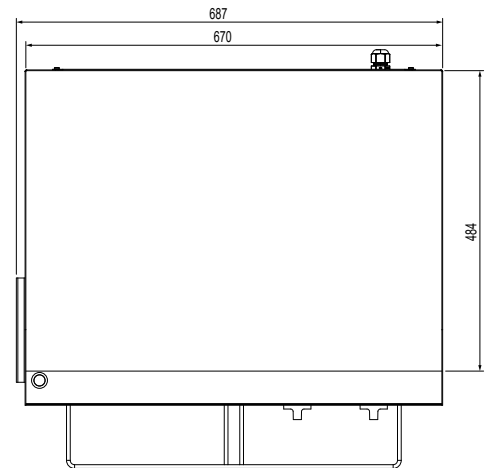

Griddle Toaster W.GDT75

Product Information:

- Combination countertop griddle with toaster under
- Independent top and bottom control
- Thermostat control from 80°C to 280°C
- Toasting rack with adjustable height settings
- Integrated splashback
- Grease channel to front of plate drains to removable side grease tray
- Easy to clean removable crumb tray
- 670mm x 484mm plate size
- Supplied with 2 metre lead (with no plug) for appropriate hard wiring on site by a qualified electrician.

Specifications:

Model	W.GDT75
Height	344mm
Width	687mm
Depth	643mm
Power	6.6kW
	30A 1Ø
Plate	8mm Thick

Due to continuous product research and development, the information contained herein is subject to change without notice.