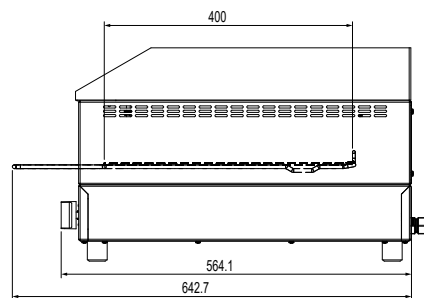

Griddle Toaster W.GDT75

Product Information:

- Combination countertop griddle with toaster under
- Independent top and bottom control
- Thermostat control from 80°C to 280°C
- Toasting rack with adjustable height settings
- Integrated splashback
- Grease channel to front of plate drains to removable side grease tray
- Easy to clean removable crumb tray
- 670mm x 484mm plate size
- Supplied with 2 metre lead (with no plug) for appropriate hard wiring on site by a qualified electrician.

Specifications:

Model	W.GDT75
Height	344mm
Width	687mm
Depth	643mm
Power	6.6kW
	30A 1Ø
Plate	8mm Thick

Due to continuous product research and development, the information contained herein is subject to change without notice.