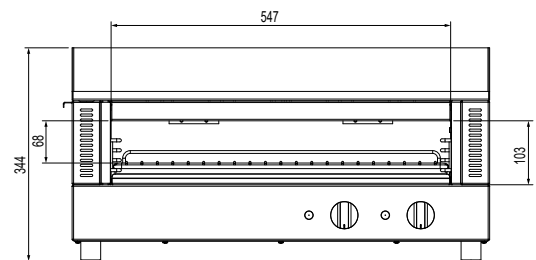

Griddle Toaster W.GDT75

Product Information:

- Combination countertop griddle with toaster under
- Independent top and bottom control
- Thermostat control from 80°C to 280°C
- Toasting rack with adjustable height settings
- Integrated splashback
- Grease channel to front of plate drains to removable side grease tray
- Easy to clean removable crumb tray
- 670mm x 484mm plate size
- Supplied with 2 metre lead (with no plug) for appropriate hard wiring on site by a qualified electrician.

Specifications:

Model	W.GDT75
Height	344mm
Width	687mm
Depth	643mm
Power	6.6kW
	30A 1Ø
Plate	8mm Thick

Due to continuous product research and development, the information contained herein is subject to change without notice.